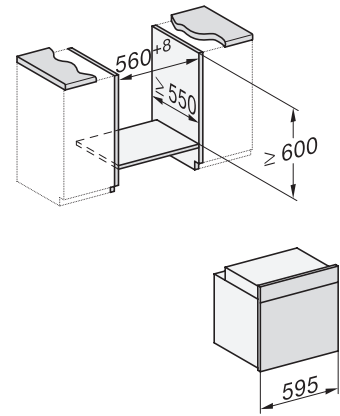

H 7460 B

Oven

in perfect te combineren design met led-verlichting en PerfectClean.

side view H7000 XL, installation drawings

built-in H7000 XL, installation drawing

Installation H7000 XL underframe, installation drawings