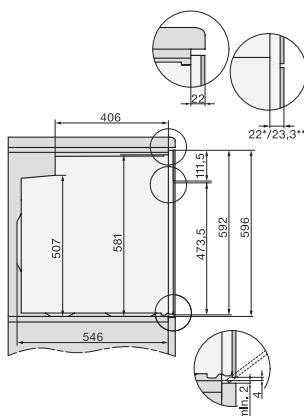

### Oven

in perfect te combineren design met led-verlichting en PerfectClean.

installation H7000 XL, installation drawing

side view H7000 XL, installation drawings

built-in H7000 XL, installation drawing

Installation H7000 XL underframe, installation drawings

H226x-1B/E/I, H2x6xB, H7x6xB, installation drawings

H7000 handle, glass, installation drawings

Installation H7000 BM XL, installation drawings

side view H7000 XL build-under, installation drawing

side view Kombi BM XL, installation drawings