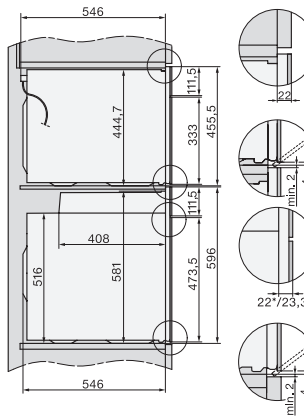

H 7264 BP

Oven

in perfect te combineren design met display met tekst, netwerk en pyrolyse.

installation H7000 XL, installation drawing

side view H7000 XL, installation drawings

built-in H7000 XL, installation drawing

H226x-1B/BP/E/EP/IP, H2x6xB/BP, H7x6xB/BP/BPX, installation drawings

H2x6x-1B/BP/E/EP/IP, H2850BP, H7x6xB/BP/BPX, H2x6xB, installation drawings

DG2840, DG7x40, DGC7x4x, DG7x6x, DGC7x6x, DGD7635, DGM7x4x, DO7, H28B/BP, H7x4xB/BM/BP, H7x6xB/BP, installation drawing

H226x-1B/BP/E/EP/IP, H2760B/BP, H28x0B/BP, H7x40BM/BMX, H7x6xB/BP/BPX, installation drawings

H2xxx-1 B/BP/E/IP, H7xxx B/BP/BM/BMX, installation drawings

H2xxx-1 B/BP/E/IP, H7xxx B/BP/BM/BMX, installation drawings