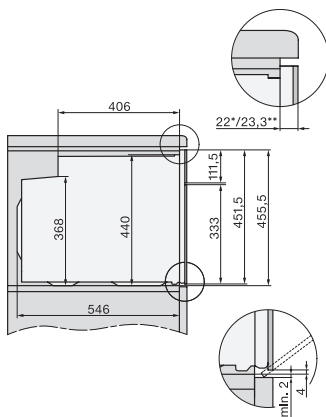

H 7244 BP

Compacte oven

in perfect te combineren design met display met tekst, netwerk en pyrolyse.

side view H7000 M, installation drawings

side view H7000 M, installation drawings, GB, AU

built-in H7000 M, installation drawing

built-in H7000 M build-under, installation drawing

Installation H7000 M, installation drawing

DG2840, DG7x40, DGC7x4x, DG7x6x, DGC7x6x, DGD7635, DGM7x4x, DO7, H28B/BP, H7x4xB/BM/BP, H7x6xB/BP, installation drawing