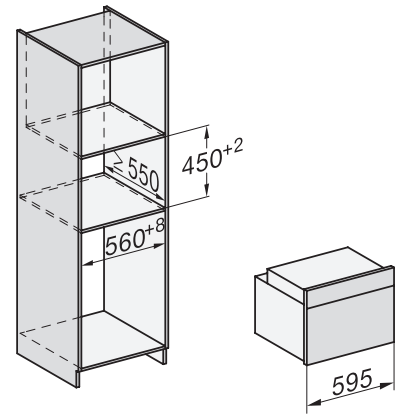

H 7244 BP

Compacte oven

in perfect te combineren design met display met tekst, netwerk en pyrolyse.

side view H7000 M, installation drawings

side view H7000 M, installation drawings, GB, AU

built-in H7000 M, installation drawing