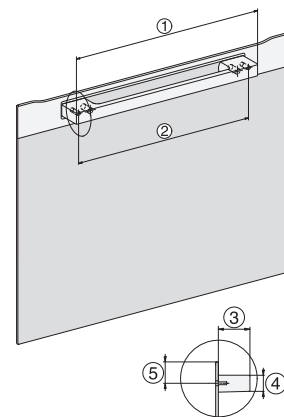

DG2840, DG7x40, DGC7x4x, DG7x6x, DGC7x6x, DGD7635, DGM7x4x, DO7, H28B/BP, H7x4xB/BM/BP, H7x6xB/BP, installation drawing