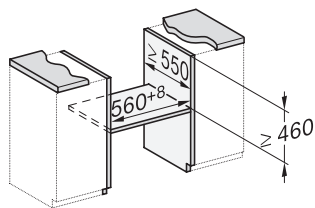

Afmetingen (b x h x d) in mm

595 x 456 x 568

Toestelbreedte in mm

595

Toestelhoogte in mm

456

Toesteldiepte in mm

568

H 7244 BP

Compacte oven

in perfect te combineren design met display met tekst, netwerk en pyrolyse.

side view H7000 M, installation drawings

side view H7000 M, installation drawings, GB, AU

built-in H7000 M, installation drawing

built-in H7000 M build-under, installation drawing

Installation H7000 M, installation drawing

H7000 handle, glass, installation drawings

side view H7000 M build-under, installation drawings