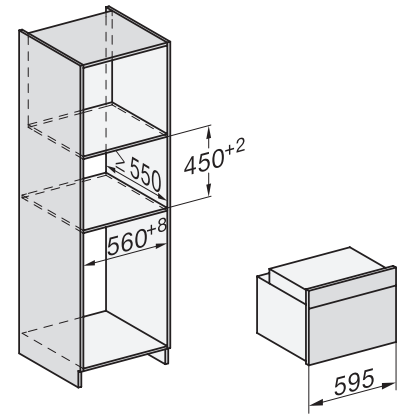

Afmetingen (b x h x d) in mm

595 x 456 x 568

Toestelbreedte in mm

595

Toestelhoogte in mm

456

Toesteldiepte in mm

568

H 7244 BP

Compacte oven

in perfect te combineren design met display met tekst, netwerk en pyrolyse.

side view H7000 M, installation drawings

side view H7000 M, installation drawings, GB, AU

built-in H7000 M, installation drawing

built-in H7000 M build-under, installation drawing

Installation H7000 M, installation drawing

H7000 handle, glass, installation drawings

side view H7000 M build-under, installation drawings