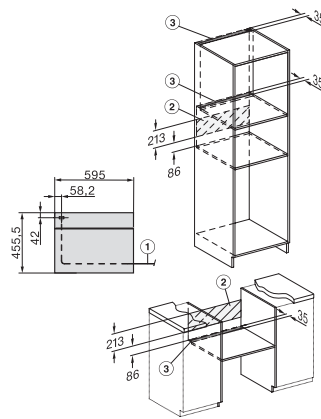

Afmetingen (b x h x d) in mm

595 x 456 x 568

Toestelbreedte in mm

595

Toestelhoogte in mm

456

Toesteldiepte in mm

568

H 7244 BP

Compacte oven

in perfect te combineren design met display met tekst, netwerk en pyrolyse.

side view H7000 M, installation drawings

side view H7000 M, installation drawings, GB, AU

built-in H7000 M, installation drawing

built-in H7000 M build-under, installation drawing

Installation H7000 M, installation drawing

H7000 handle, glass, installation drawings

side view H7000 M build-under, installation drawings