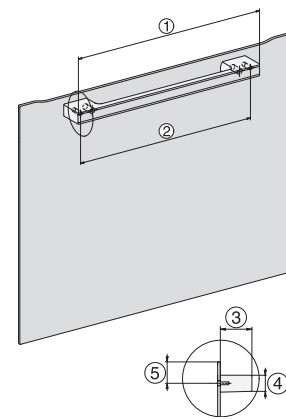

Afmetingen (b x h x d) in mm

595 x 456 x 568

Toestelbreedte in mm

595

Toestelhoogte in mm

456

Toesteldiepte in mm

568

H 7244 BP

Compacte oven

in perfect te combineren design met display met tekst, netwerk en pyrolyse.

side view H7000 M, installation drawings

side view H7000 M, installation drawings, GB, AU

built-in H7000 M, installation drawing

built-in H7000 M build-under, installation drawing

Installation H7000 M, installation drawing

H7000 handle, glass, installation drawings

side view H7000 M build-under, installation drawings