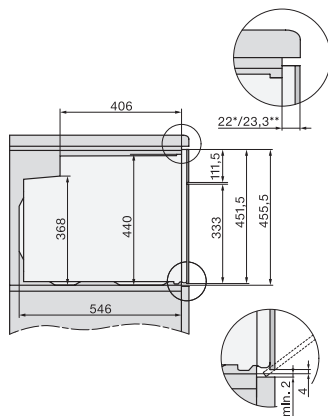

Afmetingen (b x h x d) in mm

595 x 456 x 568

Toestelbreedte in mm

595

Toestelhoogte in mm

456

Toesteldiepte in mm

568

H 7244 BP

Compacte oven

in perfect te combineren design met display met tekst, netwerk en pyrolyse.

side view H7000 M, installation drawings

side view H7000 M, installation drawings, GB, AU

built-in H7000 M, installation drawing

built-in H7000 M build-under, installation drawing

Installation H7000 M, installation drawing

H7000 handle, glass, installation drawings

side view H7000 M build-under, installation drawings