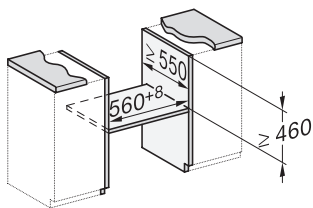

595

Toestelhoogte in mm

456

Toesteldiepte in mm

568

Gewicht in kg

38,0

Totale aansluitwaarde in kW

## H 7244 BP

Compacte oven

in perfect te combineren design met display met tekst, netwerk en pyrolyse.

side view H7000 M, installation drawings

side view H7000 M, installation drawings, GB, AU

built-in H7000 M, installation drawing

built-in H7000 M build-under, installation drawing

Installation H7000 M, installation drawing

H7000 handle, glass, installation drawings

side view H7000 M build-under, installation drawings