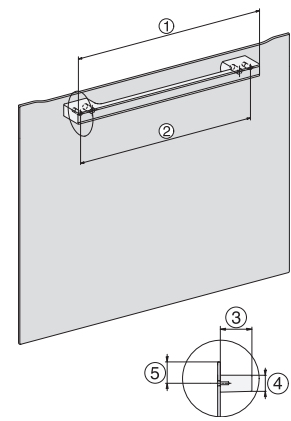

## H 7244 BP

Compacte oven

in perfect te combineren design met display met tekst, netwerk en pyrolyse.

side view H7000 M, installation drawings

side view H7000 M, installation drawings, GB, AU

built-in H7000 M, installation drawing

built-in H7000 M build-under, installation drawing

Installation H7000 M, installation drawing

H7000 handle, glass, installation drawings

side view H7000 M build-under, installation drawings