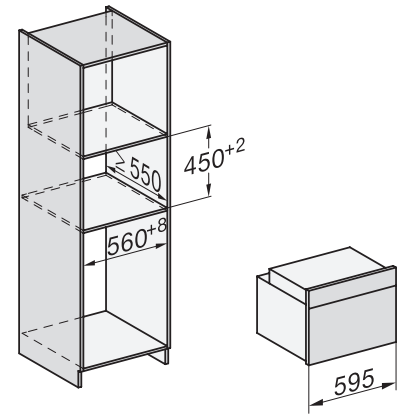

450

Nishoogte max. in mm

452

Nisdiepte in mm

550

Afmetingen (b x h x d) in mm

595 x 456 x 568

Toestelbreedte in mm

## H 7244 BP

Compacte oven

in perfect te combineren design met display met tekst, netwerk en pyrolyse.

side view H7000 M, installation drawings

side view H7000 M, installation drawings, GB, AU

built-in H7000 M, installation drawing

built-in H7000 M build-under, installation drawing

Installation H7000 M, installation drawing

H7000 handle, glass, installation drawings

side view H7000 M build-under, installation drawings