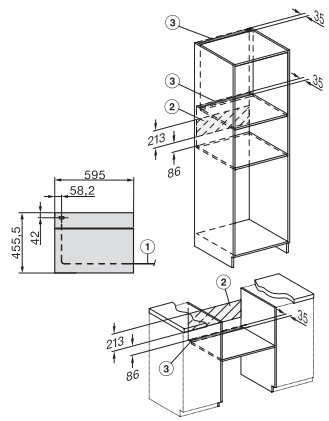

450

Nishoogte max. in mm

452

Nisdiepte in mm

550

Afmetingen (b x h x d) in mm

595 x 456 x 568

Toestelbreedte in mm

595

Toestelhoogte in mm

456

Toesteldiepte in mm

568

Gewicht in kg

38,0

Totale aansluitwaarde in kW

## H 7244 BP

Compacte oven

in perfect te combineren design met display met tekst, netwerk en pyrolyse.

side view H7000 M, installation drawings

side view H7000 M, installation drawings, GB, AU

built-in H7000 M, installation drawing

built-in H7000 M build-under, installation drawing

Installation H7000 M, installation drawing

H7000 handle, glass, installation drawings

side view H7000 M build-under, installation drawings