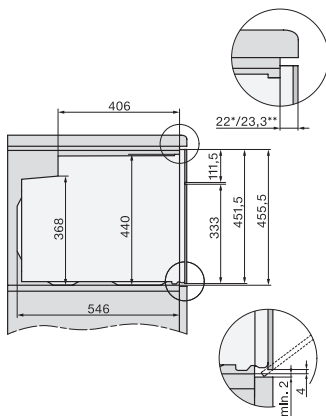

450

Nishoogte max. in mm

452

Nisdiepte in mm

550

Afmetingen (b x h x d) in mm

595 x 456 x 568

Toestelbreedte in mm

595

Toestelhoogte in mm

456

Toesteldiepte in mm

568

Gewicht in kg

38,0

Totale aansluitwaarde in kW

## H 7244 BP

Compacte oven

in perfect te combineren design met display met tekst, netwerk en pyrolyse.

side view H7000 M, installation drawings

side view H7000 M, installation drawings, GB, AU

built-in H7000 M, installation drawing

built-in H7000 M build-under, installation drawing

Installation H7000 M, installation drawing

H7000 handle, glass, installation drawings

side view H7000 M build-under, installation drawings