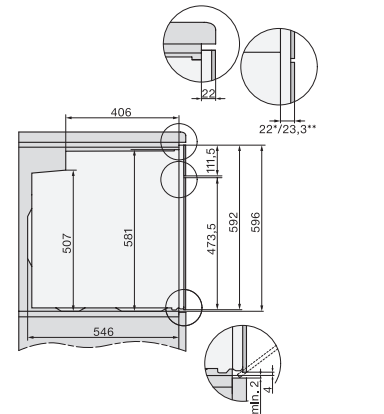

H 7860 BPX

Greeploze oven

in perfect te combineren design met spijzenthermometer en BrilliantLight.

installation H7000 XL, installation drawing

side view H7000 XL, installation drawings

built-in H7000 XL, installation drawing

H226x-1B/BP/E/EP/I/IP, H2x6xB/BP, H7x6xB/BP/BPX, installation drawings

H226x-1B/BP/E/EP/I/IP, H2760B/BP, H28x0B/BP, H7x40BM/BMX, H7x6xB/BP/BPX, installation drawings

side view H7000 XL build-under, installation drawing