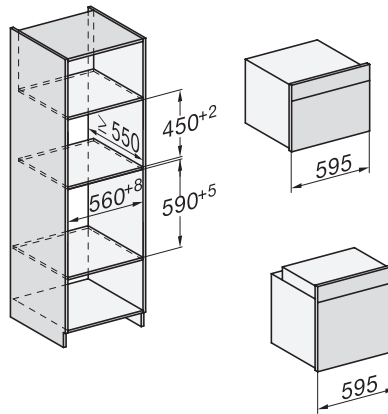

H 7860 BPX

Greeploze oven

in perfect te combineren design met spijzenthermometer en BrilliantLight.

installation H7000 XL, installation drawing

side view H7000 XL, installation drawings

built-in H7000 XL, installation drawing

H226x-1B/BP/E/EP/I/IP, H2x6xB/BP, H7x6xB/BP/BPX, installation drawings

H226x-1B/BP/E/EP/I/IP, H2760B/BP, H28x0B/BP, H7x40BM/BMX, H7x6xB/BP/BPX, installation drawings

side view H7000 XL build-under, installation drawing