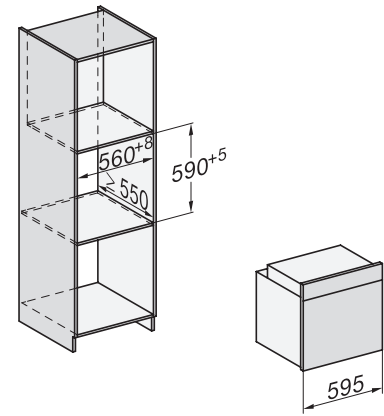

H 7860 BPX

Greeploze oven

in perfect te combineren design met spijzenthermometer en BrilliantLight.

installation H7000 XL, installation drawing

side view H7000 XL, installation drawings

built-in H7000 XL, installation drawing

H226x-1B/BP/E/EP/I/IP, H2x6xB/BP, H7x6xB/BP/BPX, installation drawings

H226x-1B/BP/E/EP/I/IP, H2760B/BP, H28x0B/BP, H7x40BM/BMX, H7x6xB/BP/BPX, installation drawings

side view H7000 XL build-under, installation drawing