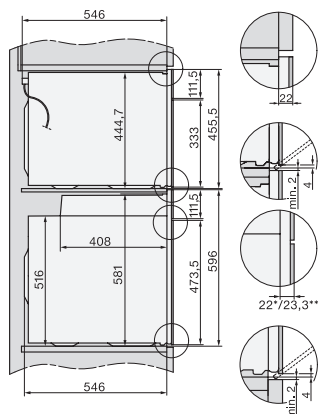

H 7860 BPX

Greeploze oven

in perfect te combineren design met spijzenthermometer en BrilliantLight.

installation H7000 XL, installation drawing

side view H7000 XL, installation drawings

built-in H7000 XL, installation drawing

H226x-1B/BP/E/EP/I/IP, H2x6xB/BP, H7x6xB/BP/BPX, installation drawings

H226x-1B/BP/E/EP/I/IP, H2760B/BP, H28x0B/BP, H7x40BM/BMX, H7x6xB/BP/BPX, installation drawings

side view H7000 XL build-under, installation drawing

H2xxx-1 B/BP/E/I/IP, H7xxx B/BP/BM/BMX, installation drawings

H2xxx-1 B/BP/E/I/IP, H7xxx B/BP/BM/BMX, installation drawings