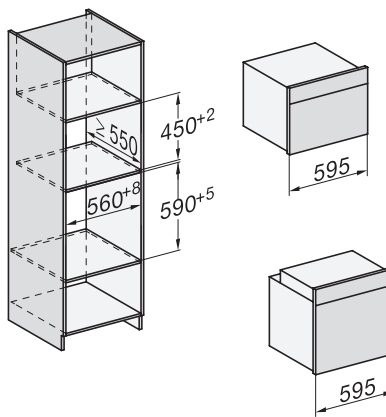

H 7860 BPX

Greeploze oven

in perfect te combineren design met spijzenthermometer en BrilliantLight.

installation H7000 XL, installation drawing

side view H7000 XL, installation drawings

built-in H7000 XL, installation drawing

H226x-1B/BP/E/EP/I/IP, H2x6xB/BP, H7x6xB/BP/BPX, installation drawings

H226x-1B/BP/E/EP/I/IP, H2760B/BP, H28x0B/BP, H7x40BM/BMX, H7x6xB/BP/BPX, installation drawings

side view H7000 XL build-under, installation drawing