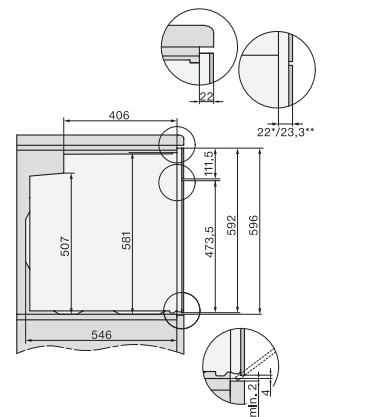

H 7860 BPX

Greeploze oven

in perfect te combineren design met spijzenthermometer en BrilliantLight.

installation H7000 XL, installation drawing

side view H7000 XL, installation drawings

built-in H7000 XL, installation drawing

H226x-1B/BP/E/EP/I/IP, H2x6xB/BP, H7x6xB/BP/BPX, installation drawings

H226x-1B/BP/E/EP/I/IP, H2760B/BP, H28x0B/BP, H7x40BM/BMX, H7x6xB/BP/BPX, installation drawings

side view H7000 XL build-under, installation drawing