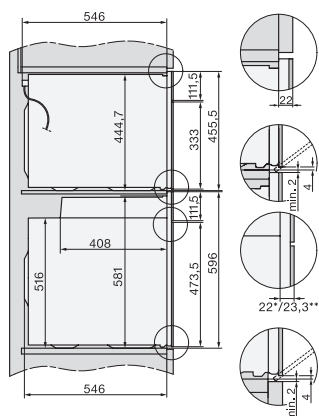

H 7860 BPX

Greeploze oven

in perfect te combineren design met spijzenthermometer en BrilliantLight.

installation H7000 XL, installation drawing

side view H7000 XL, installation drawings

built-in H7000 XL, installation drawing

H226x-1B/BP/E/EP/I/IP, H2x6xB/BP, H7x6xB/BP/BPX, installation drawings

H226x-1B/BP/E/EP/I/IP, H2760B/BP, H28x0B/BP, H7x40BM/BMX, H7x6xB/BP/BPX, installation drawings

side view H7000 XL build-under, installation drawing

H2xxx-1 B/BP/E/I/IP, H7xxx B/BP/BM/BMX, installation drawings

H2xxx-1 B/BP/E/I/IP, H7xxx B/BP/BM/BMX, installation drawings