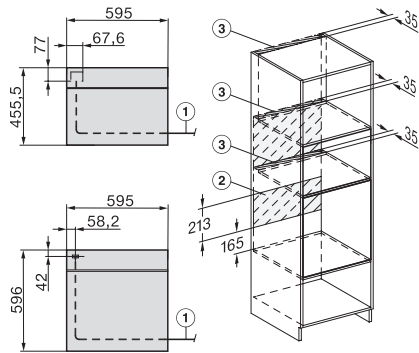

Installation H7000 XL underframe, installation drawings

H2x6x-1B/BP/E/EP/I/IP, H2850BP, H7x6xB/BP/BPX, H2x6xB, installation drawings

H7000 handle, glass, installation drawings

Installation H7000 BM XL, installation drawings

side view H7000 XL build-under, installation drawing

side view Kombi BM XL, installation drawings

H 7860 BP

Oven

in perfect te combineren design met spijzenthermometer en BrilliantLight.

Installation Kombi BM XL, installation drawings