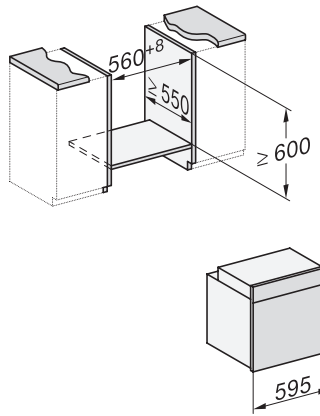

H 7860 BP

Oven

in perfect te combineren design met spijzenthermometer en BrilliantLight.

installation H7000 XL, installation drawing

side view H7000 XL, installation drawings

built-in H7000 XL, installation drawing

Installation H7000 XL underframe, installation drawings

H2x6x-1B/BP/E/EP/I/IP, H2850BP, H7x6xB/BP/BPX, H2x6xB, installation drawings

H7000 handle, glass, installation drawings

Installation H7000 BM XL, installation drawings