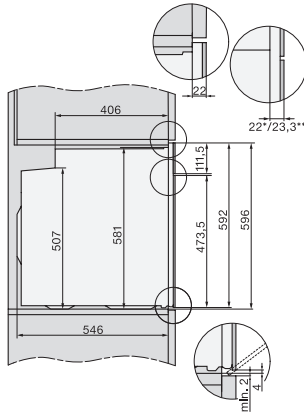

H 7860 BP

Oven

in perfect te combineren design met spijzenthermometer en BrilliantLight.

installation H7000 XL, installation drawing

side view H7000 XL, installation drawings

built-in H7000 XL, installation drawing