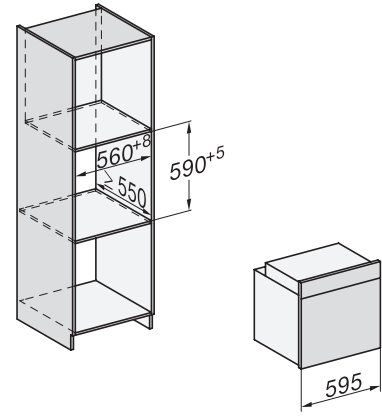

H 7860 BP

Oven

in perfect te combineren design met spijzenthermometer en BrilliantLight.

installation H7000 XL, installation drawing

side view H7000 XL, installation drawings

built-in H7000 XL, installation drawing