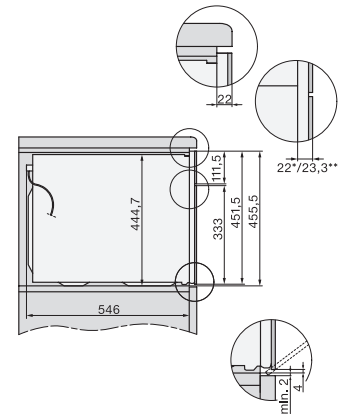

H 7840 BMX

Greeploze compacte oven met geïntegreerde microgolfoven
in perfect te combineren design met automat. programma's en spijzenthermometer.

H7x40BM/BMX, installation drawings

built-in H7000 BM, installation drawing

built-in H7000 BM build-under, installation drawings

installation H7000 BM, installation drawing

H226x-1 B/BP/E/EP/I/IP, H2760B/BP, H28x0B/BP, H7x40BM/BMX, H7x6x6/BP/BPX, installation drawings

side view H7000 BM build-under, installation drawings