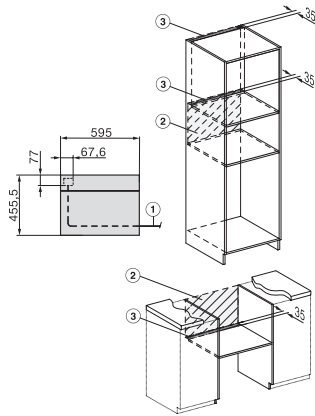

H 7840 BMX

Greeploze compacte oven met geïntegreerde microgolfoven
in perfect te combineren design met automat. programma's en spijzenthermometer.

H7x40BM/BMX, installation drawings

built-in H7000 BM, installation drawing

built-in H7000 BM build-under, installation drawings

installation H7000 BM, installation drawing

H226x-1 B/BP/E/EP/I/IP, H2760B/BP, H28x0B/BP, H7x40BM/BMX, H7x6x6/BP/BPX, installation drawings

side view H7000 BM build-under, installation drawings