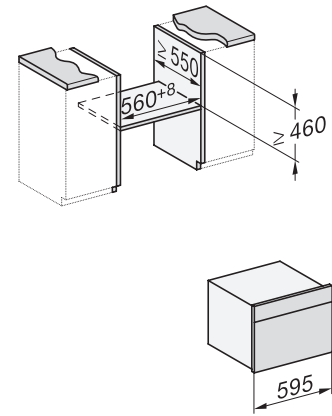

H 7840 BMX

Greeploze compacte oven met geïntegreerde microgolfoven
in perfect te combineren design met automat. programma's en spijzenthermometer.

H7x40BM/BMX, installation drawings

built-in H7000 BM, installation drawing

built-in H7000 BM build-under, installation drawings

installation H7000 BM, installation drawing

H226x-1 B/BP/E/EP/I/IP, H2760B/BP, H28x0B/BP, H7x40BM/BMX, H7x6x6/BP/BPX, installation drawings

side view H7000 BM build-under, installation drawings