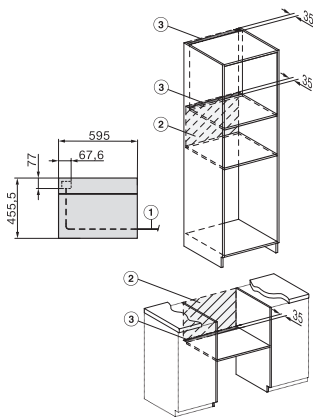

H 7840 BMX

Greeploze compacte oven met geïntegreerde microgolfoven
in perfect te combineren design met automat. programma's en spijzenthermometer.

side view H7000 BM, installation drawings

built-in H7000 BM, installation drawing

built-in H7000 BM build-under, installation drawings

installation H7000 BM, installation drawing

Installation H7000 BM XL, installation drawings

side view H7000 BM build-under, installation drawings

side view Kombi BM XL, installation drawings