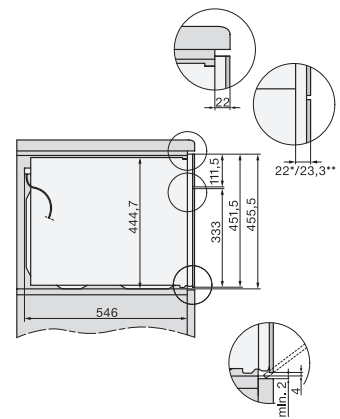

H 7840 BMX

Greeploze compacte oven met geïntegreerde microgolfoven
in perfect te combineren design met automat. programma's en spijzenthermometer.

side view H7000 BM, installation drawings

built-in H7000 BM, installation drawing

built-in H7000 BM build-under, installation drawings

installation H7000 BM, installation drawing

Installation H7000 BM XL, installation drawings

side view H7000 BM build-under, installation drawings

side view Kombi BM XL, installation drawings