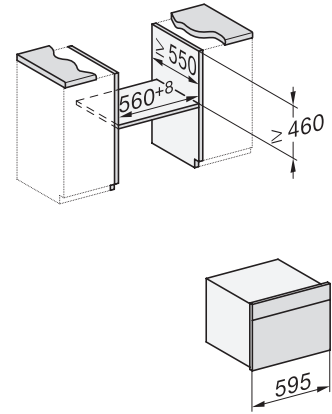

H 7840 BMX

Greeploze compacte oven met geïntegreerde microgolfoven
in perfect te combineren design met automat. programma's en spijzenthermometer.

H7x40BM/BMX, installation drawings

built-in H7000 BM, installation drawing

built-in H7000 BM build-under, installation drawings

installation H7000 BM, installation drawing

H226x-1 B/BP/E/EP/I/IP, H2760B/BP, H28x0B/BP, H7x40BM/BMX, H7x6x6/BP/BPX, installation drawings

side view H7000 BM build-under, installation drawings