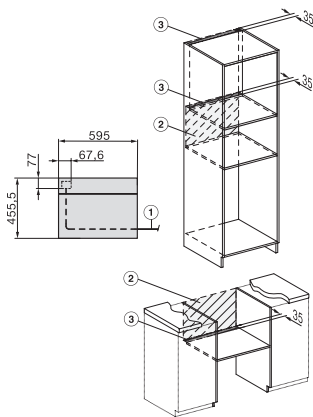

H 7840 BMX

Greeploze compacte oven met geïntegreerde microgolfoven
in perfect te combineren design met automat. programma's en spijzenthermometer.

side view H7000 BM, installation drawings

built-in H7000 BM, installation drawing

built-in H7000 BM build-under, installation drawings

installation H7000 BM, installation drawing

Installation H7000 BM XL, installation drawings

side view H7000 BM build-under, installation drawings

side view Kombi BM XL, installation drawings