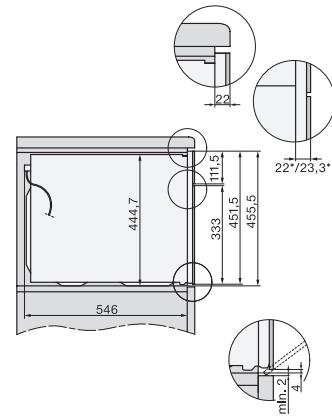

H 7840 BMX

Greeploze compacte oven met geïntegreerde microgolfoven
in perfect te combineren design met automat. programma's en spijzenthermometer.

H7x40BM/BMX, installation drawings

built-in H7000 BM, installation drawing

built-in H7000 BM build-under, installation drawings

installation H7000 BM, installation drawing

H226x-1 B/BP/E/EP/I/IP, H2760B/BP, H28x0B/BP, H7x40BM/BMX, H7x6x6/BP/BPX, installation drawings

side view H7000 BM build-under, installation drawings