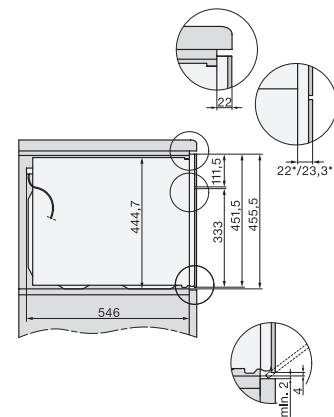

H 7840 BMX

Greeploze compacte oven met geïntegreerde microgolfoven
in perfect te combineren design met automat. programma's en spijzenthermometer.

side view H7000 BM, installation drawings

built-in H7000 BM, installation drawing

built-in H7000 BM build-under, installation drawings

installation H7000 BM, installation drawing

Installation H7000 BM XL, installation drawings

side view H7000 BM build-under, installation drawings

side view Kombi BM XL, installation drawings