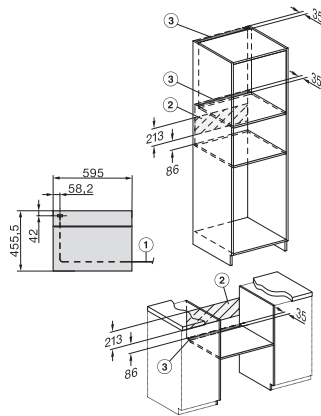

H 7840 BPX

Greeploze compacte oven

in perfect te combineren design met spijzenthermometer en BrilliantLight.

side view H7000 M, installation drawings

built-in H7000 M, installation drawing

built-in H7000 M build-under, installation drawing

Installation H7000 M, installation drawing

side view H7000 M build-under, installation drawings