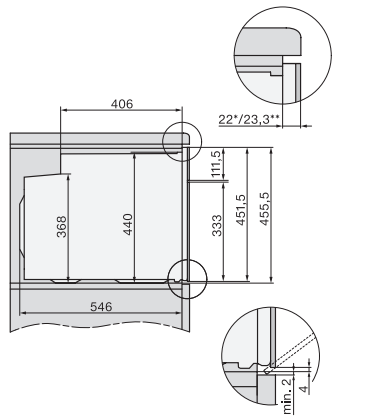

H 7840 BPX

Greeploze compacte oven

in perfect te combineren design met spijzenthermometer en BrilliantLight.

side view H7000 M, installation drawings

built-in H7000 M, installation drawing

built-in H7000 M build-under, installation drawing

Installation H7000 M, installation drawing

side view H7000 M build-under, installation drawings