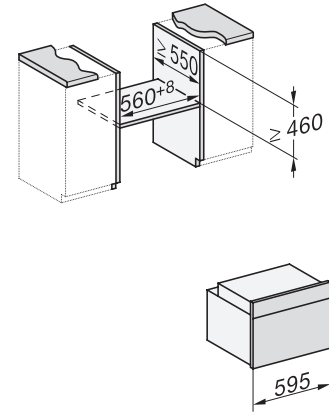

H 7840 BPX

Greeploze compacte oven

in perfect te combineren design met spijzenthermometer en BrilliantLight.

side view H7000 M, installation drawings

built-in H7000 M, installation drawing

built-in H7000 M build-under, installation drawing

Installation H7000 M, installation drawing

side view H7000 M build-under, installation drawings