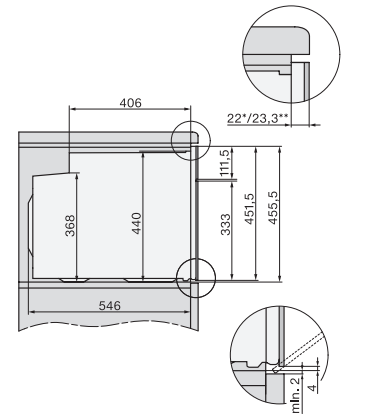

H 7840 BPX

Greeploze compacte oven

in perfect te combineren design met spijzenthermometer en BrilliantLight.

side view H7000 M, installation drawings

side view H7000 M, installation drawings, GB, AU

built-in H7000 M, installation drawing

built-in H7000 M build-under, installation drawing

Installation H7000 M, installation drawing

side view H7000 M build-under, installation drawings