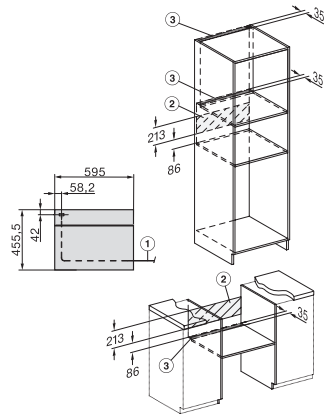

H 7840 BPX

Greeploze compacte oven

in perfect te combineren design met spijzenthermometer en BrilliantLight.

side view H7000 M, installation drawings

side view H7000 M, installation drawings, GB, AU

built-in H7000 M, installation drawing

built-in H7000 M build-under, installation drawing

Installation H7000 M, installation drawing

side view H7000 M build-under, installation drawings