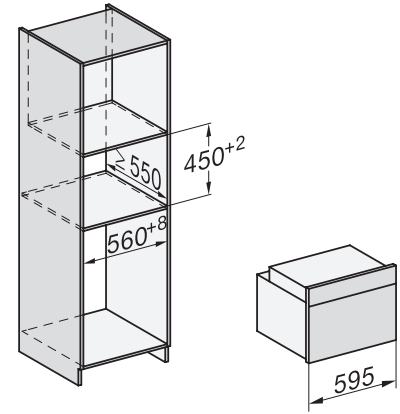

H 7840 BPX

Greeploze compacte oven

in perfect te combineren design met spijzenthermometer en BrilliantLight.

side view H7000 M, installation drawings

side view H7000 M, installation drawings, GB, AU

built-in H7000 M, installation drawing

built-in H7000 M build-under, installation drawing

Installation H7000 M, installation drawing

side view H7000 M build-under, installation drawings