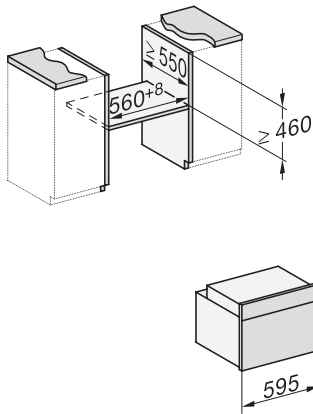

H 7840 BPX

Greeploze compacte oven

in perfect te combineren design met spijzenthermometer en BrilliantLight.

side view H7000 M, installation drawings

side view H7000 M, installation drawings, GB, AU

built-in H7000 M, installation drawing

built-in H7000 M build-under, installation drawing

Installation H7000 M, installation drawing

side view H7000 M build-under, installation drawings