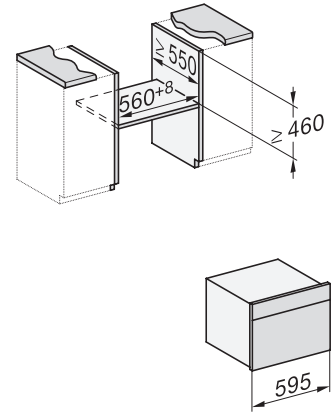

## H 7840 BM

Compacte oven met geïntegreerde microgolfoven

in perfect te combineren design met automat. programma's en spijzenthermometer.

side view H7000 BM, installation drawings

built-in H7000 BM, installation drawing

built-in H7000 BM build-under, installation drawings

installation H7000 BM, installation drawing

H7000 handle, glass, installation drawings

Installation H7000 BM XL, installation drawings

side view H7000 BM build-under, installation drawings