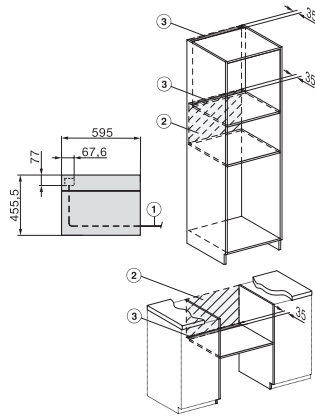

H 7840 BM

Compacte oven met geïntegreerde microgolfoven
in perfect te combineren design met automat. programma's en spijzenthermometer.

H7x40BM/BMX, installation drawings

built-in H7000 BM, installation drawing

built-in H7000 BM build-under, installation drawings

installation H7000 BM, installation drawing

DG7x40, DGC7x4x, DGC7x6x, DG7635, DGM7x4x, DO7, H2860B/BP, H7240BM, H7x40BM, H7x4xB/BP, H7x6xB/BP, installation drawings