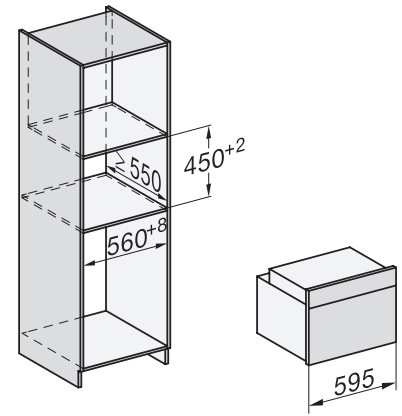

H 7840 BP

Compacte oven

in perfect te combineren design met spijzenthermometer en BrilliantLight.

side view H7000 M, installation drawings

side view H7000 M, installation drawings, GB, AU

built-in H7000 M, installation drawing

built-in H7000 M build-under, installation drawing

Installation H7000 M, installation drawing

H7000 handle, glass, installation drawings

side view H7000 M build-under, installation drawings