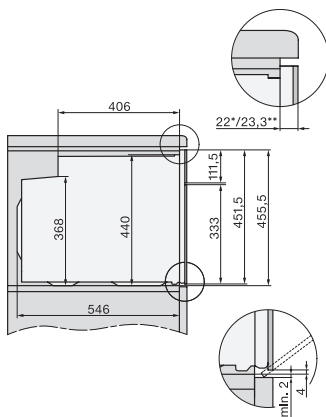

## H 7840 BP

Compacte oven

in perfect te combineren design met spijzenthermometer en BrilliantLight.

side view H7000 M, installation drawings

side view H7000 M, installation drawings, GB, AU

built-in H7000 M, installation drawing

built-in H7000 M build-under, installation drawing

Installation H7000 M, installation drawing

DG7x40, DGC7x4x, DGC7x6x, DG7635, DGM7x4x, DO7, H2860B/BP, H7240BM, H7x40BM, H7x4xB/BP, H7x6xB/BP, installation drawings