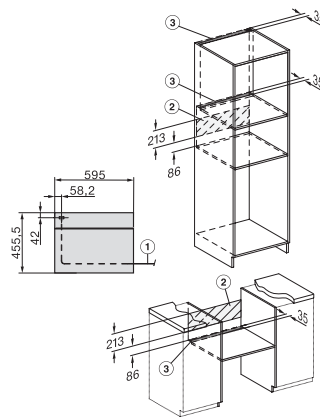

## H 7840 BP

Compacte oven

in perfect te combineren design met spijzenthermometer en BrilliantLight.

side view H7000 M, installation drawings

side view H7000 M, installation drawings, GB, AU

built-in H7000 M, installation drawing

built-in H7000 M build-under, installation drawing

Installation H7000 M, installation drawing

DG7x40, DGC7x4x, DGC7x6x, DG7635, DGM7x4x, DO7, H2860B/BP, H7240BM, H7x40BM, H7x4xB/BP, H7x6xB/BP, installation drawings