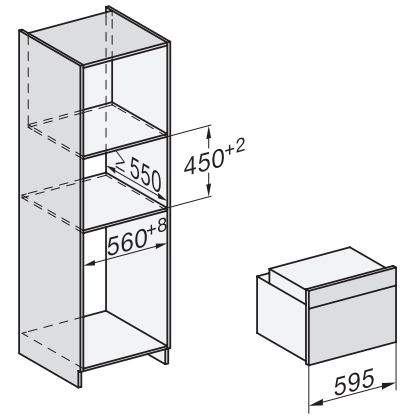

## H 7840 BP

Compacte oven

in perfect te combineren design met spijzenthermometer en BrilliantLight.

side view H7000 M, installation drawings

side view H7000 M, installation drawings, GB, AU

built-in H7000 M, installation drawing