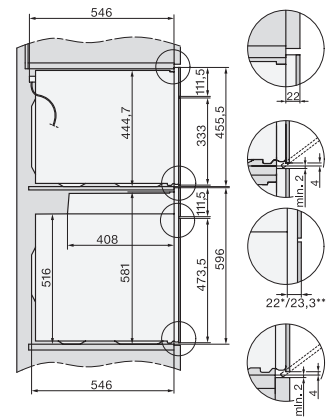

Installation H7000 XL underframe, installation drawings

H2x6x-1B/BP/E/EP/I/IP, H2850BP, H7x6xB/BP/BPX, H2x6xB, installation drawings

H7000 handle, glass, installation drawings

Installation H7000 BM XL, installation drawings

side view H7000 XL build-under, installation drawing

side view Kombi BM XL, installation drawings

H 7660 BP

Oven

in perfect te combineren design met spijzenthermometer en BrilliantLight

Installation Kombi BM XL, installation drawings