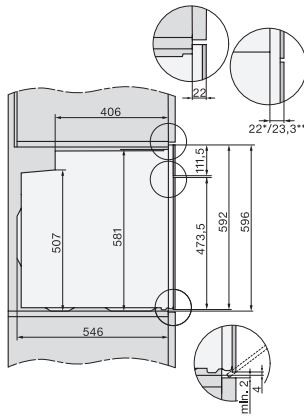

H 7660 BP

Oven

in perfect te combineren design met spijzenthermometer en BrilliantLight

installation H7000 XL, installation drawing

side view H7000 XL, installation drawings

built-in H7000 XL, installation drawing