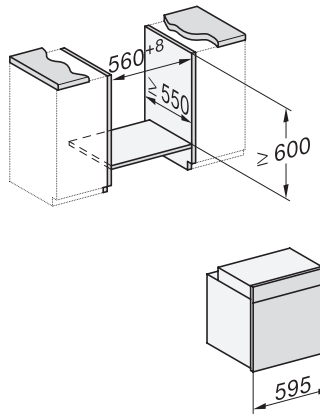

H 7660 BP

Oven

in perfect te combineren design met spijzenthermometer en BrilliantLight

installation H7000 XL, installation drawing

side view H7000 XL, installation drawings

built-in H7000 XL, installation drawing

Installation H7000 XL underframe, installation drawings

H2x6x-1B/BP/E/EP/I/IP, H2850BP, H7x6xB/BP/BPX, H2x6xB, installation drawings

H7000 handle, glass, installation drawings

Installation H7000 BM XL, installation drawings