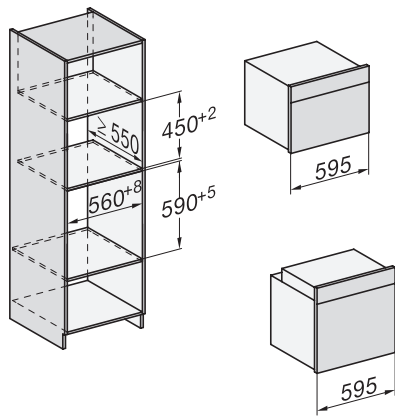

H226x-1B/BP/E/EP/I/IP, H2760B/BP, H28x0B/BP, H7x40BM/BMX, H7x6xB/BP/BPX, installation drawings