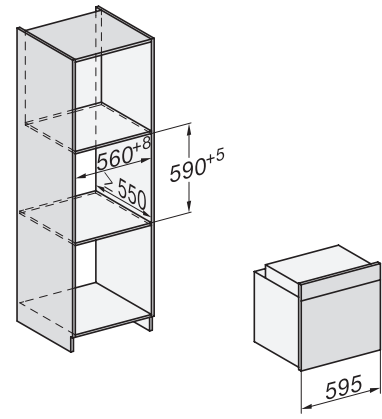

H 7660 BP

Oven

in perfect te combineren design met spijzenthermometer en BrilliantLight

installation H7000 XL, installation drawing

side view H7000 XL, installation drawings

built-in H7000 XL, installation drawing