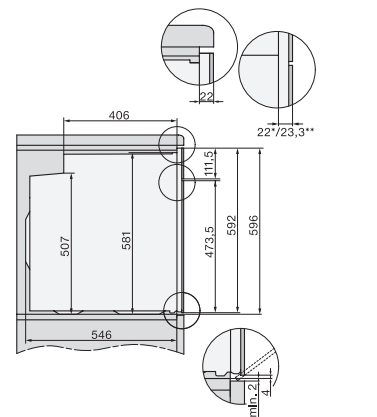

### Greeploze oven

in perfect te combineren design met spijzenthermometer en led-verlichting.

installation H7000 XL, installation drawing

side view H7000 XL, installation drawings

built-in H7000 XL, installation drawing

Installation H7000 XL underframe, installation drawings

Installation H7000 BM XL, installation drawings

side view H7000 XL build-under, installation drawing

side view Kombi BM XL, installation drawings

Installation Kombi BM XL, installation drawings