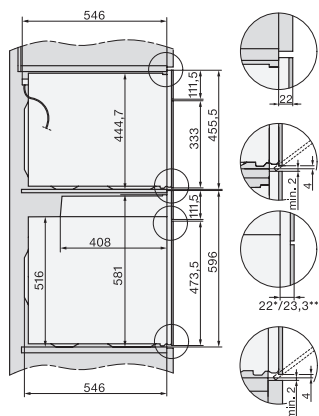

### Greeploze oven

in perfect te combineren design met spijzenthermometer en led-verlichting.

installation H7000 XL, installation drawing

side view H7000 XL, installation drawings

built-in H7000 XL, installation drawing

Installation H7000 XL underframe, installation drawings

Installation H7000 BM XL, installation drawings

side view H7000 XL build-under, installation drawing

side view Kombi BM XL, installation drawings

Installation Kombi BM XL, installation drawings