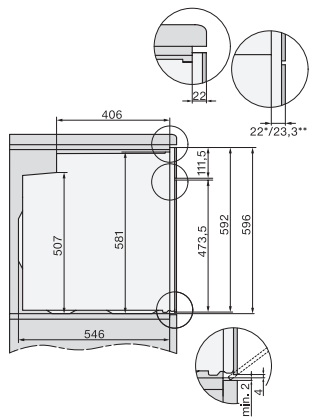

H 7464 BPX

Greeploze oven

in perfect te combineren design met spijzenthermometer en led-verlichting.

installation H7000 XL, installation drawing

side view H7000 XL, installation drawings

built-in H7000 XL, installation drawing

H226x-1B/BP/E/EP/I/IP, H2x6xB/BP, H7x6xB/BP/BPX, H2x6xB, installation drawings

H2x6x-1B/BP/E/EP/I/IP, H2850BP, H7x6xB/BP/BPX, H2x6xB, installation drawings

H226x-1B/BP/E/EP/I/IP, H2760B/BP, H28x0B/BP, H7x40BM/BMX, H7x6xB/BP/BPX, installation drawings

side view H7000 XL build-under, installation drawing

H2xxx-1 B/BP/E/I/IP, H7xxx B/BP/BM/BMX, installation drawings

H2xxx-1 B/BP/E/I/IP, H7xxx B/BP/BM/BMX, installation drawings