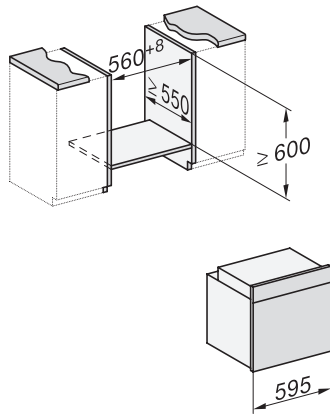

H 7464 BPX

Greeploze oven

in perfect te combineren design met spijzenthermometer en led-verlichting.

installation H7000 XL, installation drawing

side view H7000 XL, installation drawings

built-in H7000 XL, installation drawing

H226x-1B/BP/E/EP/I/IP, H2x6xB/BP, H7x6xB/BP/BPX, H2x6xB, installation drawings

H2x6x-1B/BP/E/EP/I/IP, H2850BP, H7x6xB/BP/BPX, H2x6xB, installation drawings

H226x-1B/BP/E/EP/I/IP, H2760B/BP, H28x0B/BP, H7x40BM/BMX, H7x6xB/BP/BPX, installation drawings