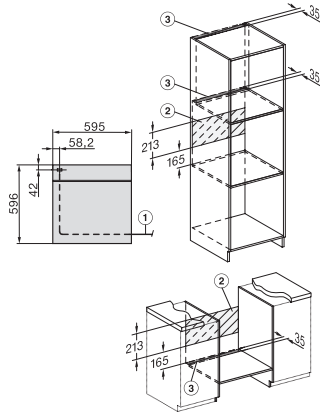

H 7464 BPX

Greeploze oven

in perfect te combineren design met spijzenthermometer en led-verlichting.

installation H7000 XL, installation drawing

side view H7000 XL, installation drawings

built-in H7000 XL, installation drawing