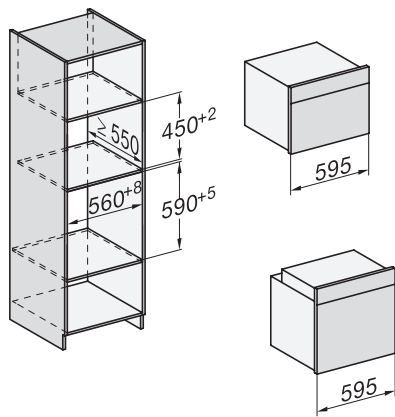

Installation H7000 BM XL, installation drawings