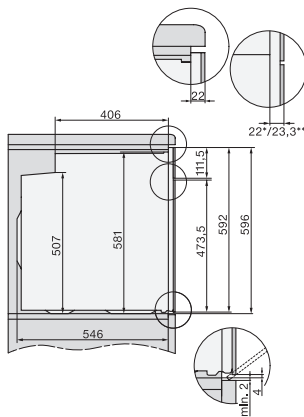

Installation H7000 XL underframe, installation drawings

H2x6x-1B/BP/E/EP/IP, H2850BP, H7x6xB/BP/BPX, H2x6xB, installation drawings

H7000 handle, glass, installation drawings

Installation H7000 BM XL, installation drawings

side view H7000 XL build-under, installation drawing

side view Kombi BM XL, installation drawings

H 7464 BP

Oven

in perfect te combineren design met spijzenthermometer en led-verlichting.

Installation Kombi BM XL, installation drawings