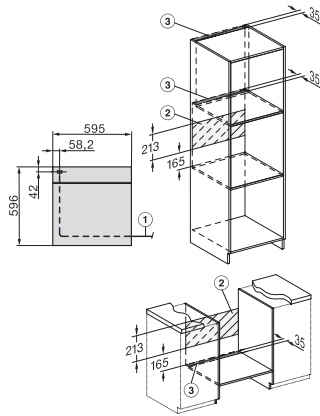

H 7464 BP

Oven

in perfect te combineren design met spijzenthermometer en led-verlichting.

installation H7000 XL, installation drawing

side view H7000 XL, installation drawings

built-in H7000 XL, installation drawing