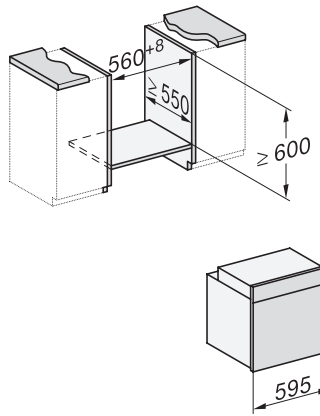

H 7464 BP

Oven

in perfect te combineren design met spijzenthermometer en led-verlichting.

installation H7000 XL, installation drawing

side view H7000 XL, installation drawings

built-in H7000 XL, installation drawing

Installation H7000 XL underframe, installation drawings

H2x6x-1B/BP/E/EP/IP, H2850BP, H7x6xB/BP/BPX, H2x6xB, installation drawings

H7000 handle, glass, installation drawings

Installation H7000 BM XL, installation drawings