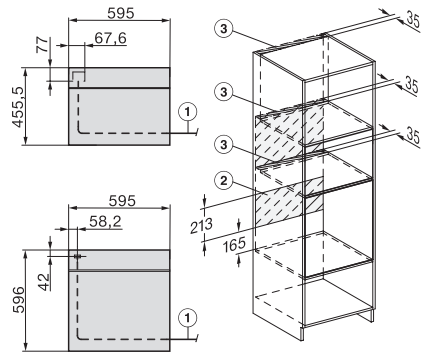

Installation H7000 XL underframe, installation drawings

H2x6x-1B/BP/E/EP/IP, H2850BP, H7x6xB/BP/BPX, H2x6xB, installation drawings

H7000 handle, glass, installation drawings

Installation H7000 BM XL, installation drawings

side view H7000 XL build-under, installation drawing

side view Kombi BM XL, installation drawings

H 7464 BP

Oven

in perfect te combineren design met spijzenthermometer en led-verlichting.

Installation Kombi BM XL, installation drawings