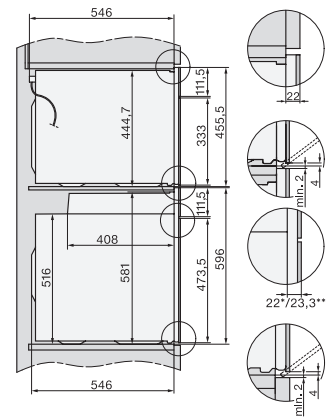

Installation H7000 XL underframe, installation drawings

H2x6x-1B/BP/E/EP/IP, H2850BP, H7x6xB/BP/BPX, H2x6xB, installation drawings

H7000 handle, glass, installation drawings

Installation H7000 BM XL, installation drawings

side view H7000 XL build-under, installation drawing

side view Kombi BM XL, installation drawings

H 7464 BP

Oven

in perfect te combineren design met spijzenthermometer en led-verlichting.

Installation Kombi BM XL, installation drawings