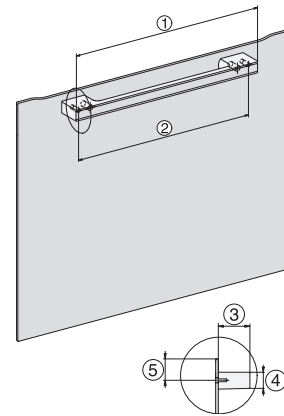

H 7464 BP

Oven

in perfect te combineren design met spijzenthermometer en led-verlichting.

installation H7000 XL, installation drawing

side view H7000 XL, installation drawings

built-in H7000 XL, installation drawing

Installation H7000 XL underframe, installation drawings

H2x6x-1B/BP/E/EP/IP, H2850BP, H7x6xB/BP/BPX, H2x6xB, installation drawings

H7000 handle, glass, installation drawings

Installation H7000 BM XL, installation drawings