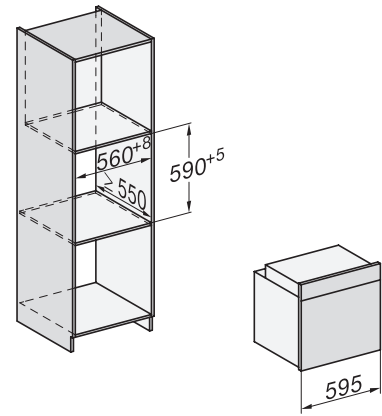

H 7464 BP

Oven

in perfect te combineren design met spijzenthermometer en led-verlichting.

installation H7000 XL, installation drawing

side view H7000 XL, installation drawings

built-in H7000 XL, installation drawing