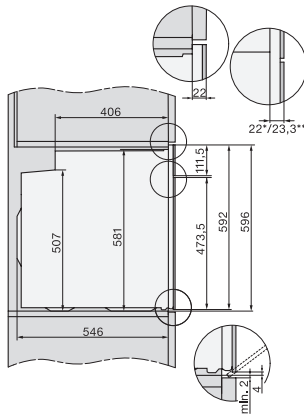

H 7464 BP

Oven

in perfect te combineren design met spijzenthermometer en led-verlichting.

installation H7000 XL, installation drawing

side view H7000 XL, installation drawings

built-in H7000 XL, installation drawing