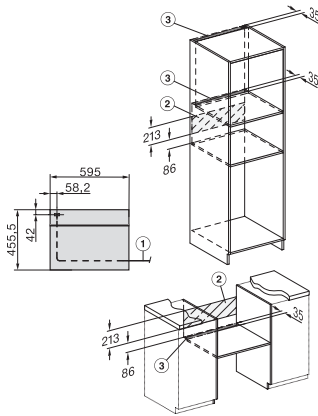

H 7440 BPX

Greeploze compacte oven

in perfect te combineren design met led-verlichting en pyrolyse.

side view H7000 M, installation drawings

built-in H7000 M, installation drawing

built-in H7000 M build-under, installation drawing

Installation H7000 M, installation drawing

side view H7000 M build-under, installation drawings