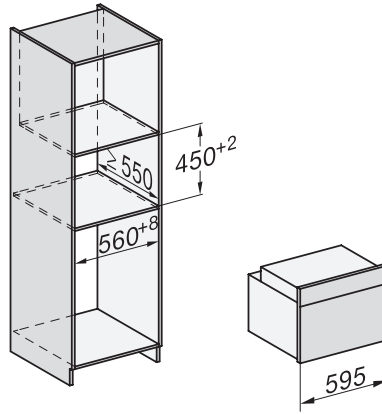

H 7440 BPX

Greeploze compacte oven

in perfect te combineren design met led-verlichting en pyrolyse.

side view H7000 M, installation drawings

built-in H7000 M, installation drawing

built-in H7000 M build-under, installation drawing