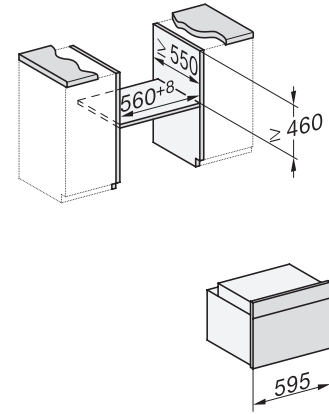

H 7440 BPX

Greeploze compacte oven

in perfect te combineren design met led-verlichting en pyrolyse.

side view H7000 M, installation drawings

built-in H7000 M, installation drawing

built-in H7000 M build-under, installation drawing

Installation H7000 M, installation drawing

side view H7000 M build-under, installation drawings