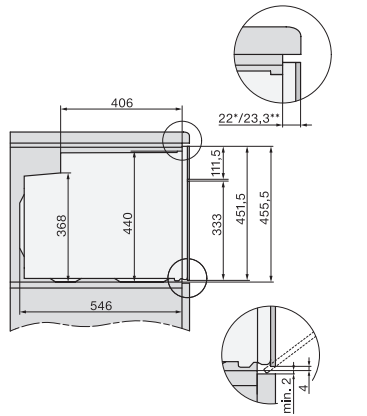

H 7440 BPX

Greeploze compacte oven

in perfect te combineren design met led-verlichting en pyrolyse.

side view H7000 M, installation drawings

built-in H7000 M, installation drawing

built-in H7000 M build-under, installation drawing

Installation H7000 M, installation drawing

side view H7000 M build-under, installation drawings