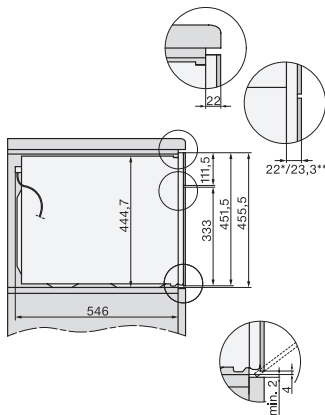

## H 7440 BM

Compacte oven met geïntegreerde microgolfoven

in perfect te combineren design met automatische en combinatieprogramma's.

H7x40BM/BMX, installation drawings

H7x40BM/BMX, installation drawings

H7x4xBM, installation drawings

H7x40BM/BMX, installation drawings

DG7x40, DGC7x4x, DGC7x6x, DG7635, DGM7x4x, DO7, H2860B/BP, H7240BM, H7x40BM, H7x4xB/BP, H7x6xB/BP, installation drawings

H226x-1B/BP/E/EP/I/IP, H2760B/BP, H28x0B/BP, H7x40BM/BMX, H7x6xB/BP/BPX, installation drawings

H7x40BM/BMX, installation drawings

H2xxx-1 B/BP/E/I/IP, H7xxx B/BP/BM/BMX, installation drawings

H2xxx-1 B/BP/E/I/IP, H7xxx B/BP/BM/BMX, installation drawings