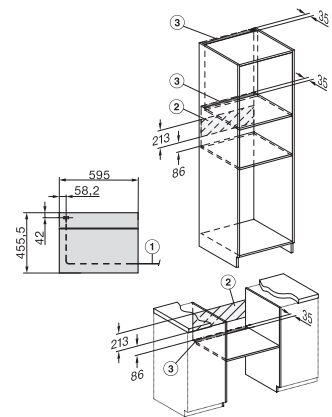

H 7440 B
 Compact oven
 in perfect te combineren design met led-verlichting en PerfectClean.

side view H7000 M, installation drawings

side view H7000 M, installation drawings, GB, AU

built-in H7000 M, installation drawing

built-in H7000 M build-under, installation drawing

H2840B, H7244B, H7440B, installation drawings

Installation H7000 M, installation drawing

H7000 handle, glass, installation drawings

side view H7000 M build-under, installation drawings