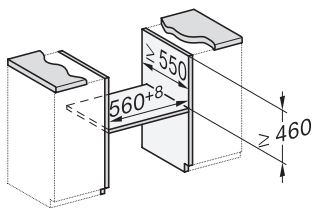

H 7440 B
 Compact oven
 in perfect te combineren design met led-verlichting en PerfectClean.

side view H7000 M, installation drawings

side view H7000 M, installation drawings, GB, AU

built-in H7000 M, installation drawing

built-in H7000 M build-under, installation drawing

H2840B, H7244B, H7440B, installation drawings

Installation H7000 M, installation drawing

H7000 handle, glass, installation drawings

side view H7000 M build-under, installation drawings