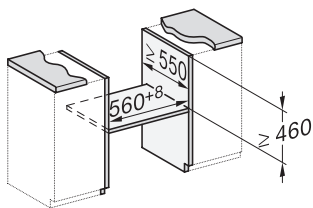

H 7440 B
 Compact oven
 in perfect te combineren design met led-verlichting en PerfectClean.

side view H7000 M, installation drawings

side view H7000 M, installation drawings, GB, AU

built-in H7000 M, installation drawing