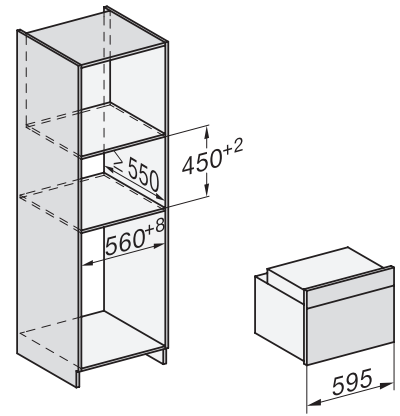

H 7440 B
 Compact oven
 in perfect te combineren design met led-verlichting en PerfectClean.

side view H7000 M, installation drawings

side view H7000 M, installation drawings, GB, AU

built-in H7000 M, installation drawing