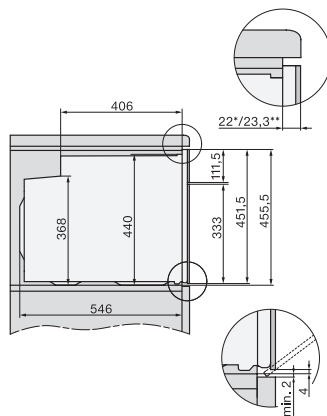

H 7440 B
 Compact oven
 in perfect te combineren design met led-verlichting en PerfectClean.

side view H7000 M, installation drawings

side view H7000 M, installation drawings, GB, AU

built-in H7000 M, installation drawing

built-in H7000 M build-under, installation drawing

H2840B, H7244B, H7440B, installation drawings

Installation H7000 M, installation drawing

H7000 handle, glass, installation drawings

side view H7000 M build-under, installation drawings