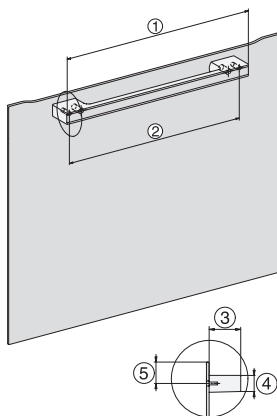

H 7440 B
 Compact oven
 in perfect te combineren design met led-verlichting en PerfectClean.

side view H7000 M, installation drawings

side view H7000 M, installation drawings, GB, AU

built-in H7000 M, installation drawing

built-in H7000 M build-under, installation drawing

H2840B, H7244B, H7440B, installation drawings

Installation H7000 M, installation drawing

H7000 handle, glass, installation drawings

side view H7000 M build-under, installation drawings