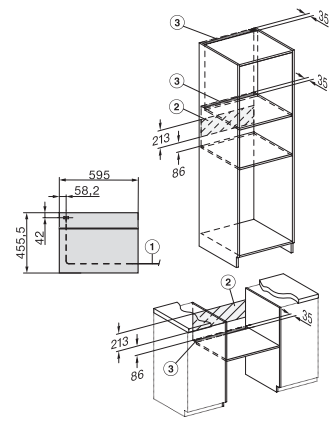

H 7440 B
 Compact oven
 in perfect te combineren design met led-verlichting en PerfectClean.

side view H7000 M, installation drawings

side view H7000 M, installation drawings, GB, AU

built-in H7000 M, installation drawing

built-in H7000 M build-under, installation drawing

H2840B, H7244B, H7440B, installation drawings

Installation H7000 M, installation drawing

DG7x40, DGC7x4x, DGC7x6x, DG7635, DGM7x4x, DO7, H2860B/BP, H7240BM, H7x40BM, H7x4xB/BP, H7x6xB/BP, installation drawings