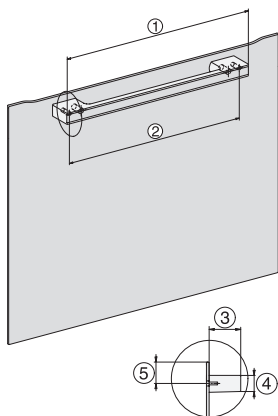

built-in H7000 M build-under, installation drawing

DG7x40, DGC7x4x, DGC7x6x, DG7635, DGM7x4x, DO7, H2860B/BP, H7240BM, H7x40BM, H7x4xB/BP, H7x6xB/BP, installation drawings