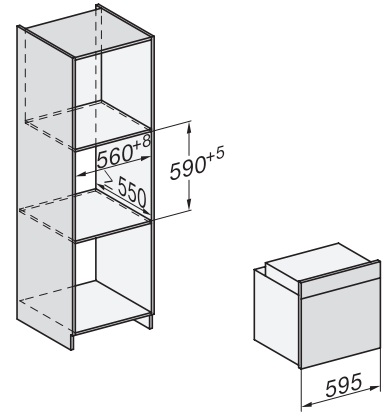

H 7364 BP

Oven

in mooi roestvrijstalen design met spijzenthermometer en led-verlichting.

installation H7000 XL, installation drawing

side view H7000 XL, installation drawings

built-in H7000 XL, installation drawing