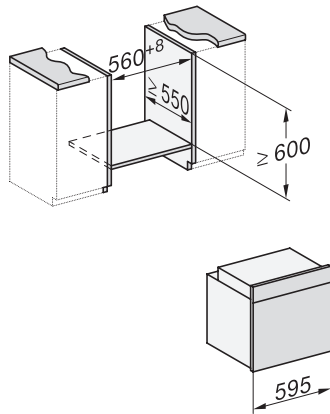

H 7364 BP

Oven

in mooi roestvrijstalen design met spijzenthermometer en led-verlichting.

installation H7000 XL, installation drawing

side view H7000 XL, installation drawings

built-in H7000 XL, installation drawing