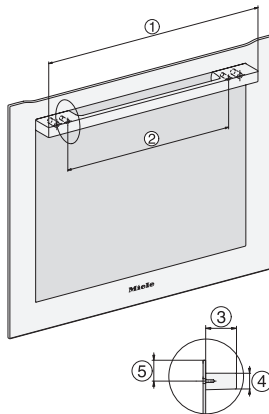

DG2740, DG7140, DGM7340, H2760B/BP, H7140BM, H7x64B/BP, H7x60B/BP installation drawings