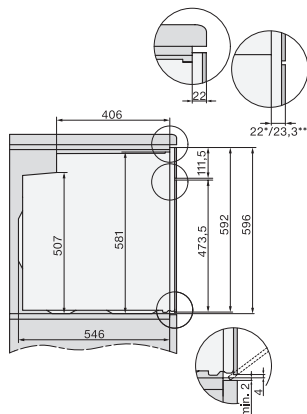

H 7364 BP

Oven

in mooi roestvrijstalen design met spijzenthermometer en led-verlichting.

installation H7000 XL, installation drawing

side view H7000 XL, installation drawings

built-in H7000 XL, installation drawing

H226x-1B/BP/E/EP/I/IP, H2x6xB/BP, H7x6xB/BP/BPX, installation drawings

DG2740, DG7140, DGM7340, H2760B/BP, H7140BM, H7x64B/BP, H7x60B/BP installation drawings

H226x-1B/BP/E/EP/I/IP, H2760B/BP, H28x0B/BP, H7x40BM/BMX, H7x6xB/BP/BPX, installation drawings

side view H7000 XL build-under, installation drawing

H2xxx-1 B/BP/E/I/IP, H7xxx B/BP/BM/BMX, installation drawings

H2xxx-1 B/BP/E/I/IP, H7xxx B/BP/BM/BMX, installation drawings