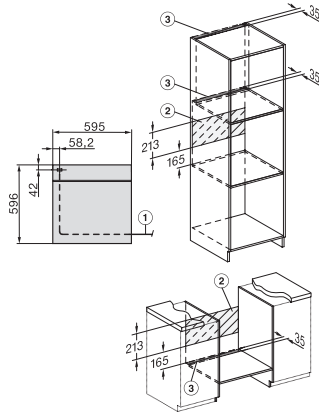

H 7364 BP

Oven

in mooi roestvrijstalen design met spijzenthermometer en led-verlichting.

installation H7000 XL, installation drawing

side view H7000 XL, installation drawings

built-in H7000 XL, installation drawing