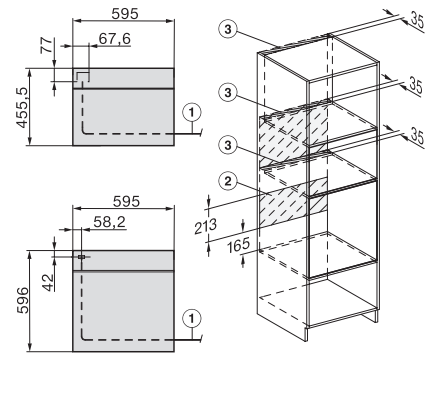

590

Nishoogte max. in mm

595

Nisdiepte in mm

550

Afmetingen (b x h x d) in mm

595 x 596 x 568

Toestelbreedte in mm

Installation H7000 XL underframe, installation drawings

H2x6x-1B/BP/E/EP/IP, H2850BP, H7x6xB/BP/BPX, H2x6xB, installation drawings

H7000 handle, glass, installation drawings

Installation H7000 BM XL, installation drawings

side view Kombi BM XL, installation drawings

Installation Kombi BM XL, installation drawings