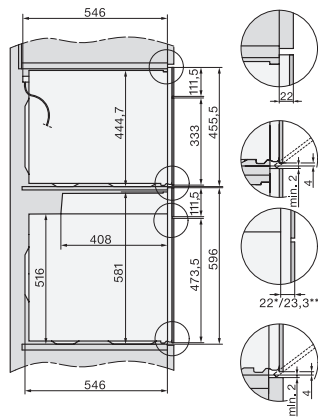

590

Nishoogte max. in mm

595

Nisdiepte in mm

550

Afmetingen (b x h x d) in mm

595 x 596 x 568

Toestelbreedte in mm

595

Toestelhoogte in mm

596

Toesteldiepte in mm

568

Gewicht in kg

47,0

Totale aansluitwaarde in kW

Installation H7000 XL underframe, installation drawings

H2x6x-1B/BP/E/EP/IP, H2850BP, H7x6xB/BP/BPX, H2x6xB, installation drawings

H7000 handle, glass, installation drawings

Installation H7000 BM XL, installation drawings

side view Kombi BM XL, installation drawings

Installation Kombi BM XL, installation drawings