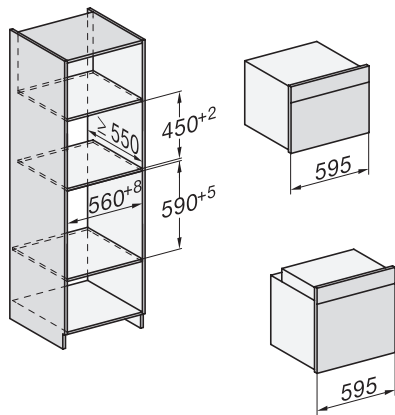

H226x-1B/BP/E/EP/IP, H2760B/BP, H28x0B/BP, H7x40BM/BMX, H7x6xB/BP/BPX, installation drawings