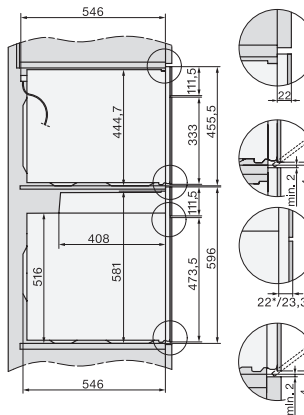

H 7264 BP

Oven

in perfect te combineren design met display met tekst, netwerk en pyrolyse.

installation H7000 XL, installation drawing

side view H7000 XL, installation drawings

built-in H7000 XL, installation drawing

H226x-1B/BP/E/EP/IP, H2x6xB/BP, H7x6xB/BP/BPX, installation drawings

H2x6x-1B/BP/E/EP/IP, H2850BP, H7x6xB/BP/BPX, H2x6xB, installation drawings

DG7x40, DGC7x4x, DGC7x6x, DG7635, DGM7x4x, DO7, H2860B/BP, H7240BM, H7x40BM, H7x4xB/BP, H7x6xB/BP, installation drawings

H226x-1B/BP/E/EP/IP, H2760B/BP, H28x0B/BP, H7x40BM/BMX, H7x6xB/BP/BPX, installation drawings

H2xxx-1 B/BP/E/IP, H7xxx B/BP/BM/BMX, installation drawings

H2xxx-1 B/BP/E/IP, H7xxx B/BP/BM/BMX, installation drawings