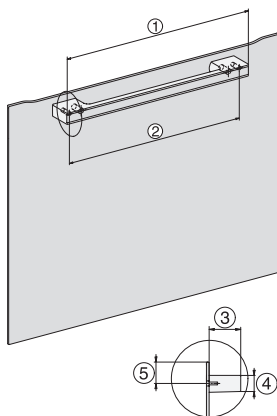

H 7244 B  
 Compact oven  
 in perfect te combineren design met display met tekst en PerfectClean.

side view H7000 M, installation drawings

side view H7000 M, installation drawings, GB, AU

built-in H7000 M, installation drawing

built-in H7000 M build-under, installation drawing

H2840B, H7244B, H7440B, installation drawings

Installation H7000 M, installation drawing

H7000 handle, glass, installation drawings

side view H7000 M build-under, installation drawings