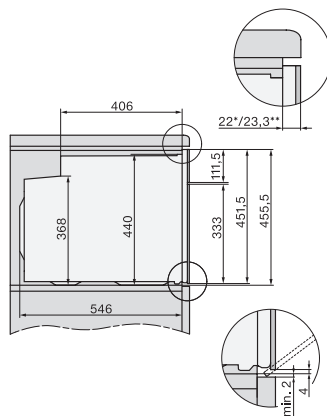

450

Nishoogte max. in mm

452

Nisdiepte in mm

550

Afmetingen (b x h x d) in mm

595 x 456 x 568

Toestelbreedte in mm

595

Toestelhoogte in mm

456

Toesteldiepte in mm

568

Gewicht in kg

35,0

Totale aansluitwaarde in kW

H 7244 B  
 Compact oven  
 in perfect te combineren design met display met tekst en PerfectClean.

side view H7000 M, installation drawings

side view H7000 M, installation drawings, GB, AU

built-in H7000 M, installation drawing

built-in H7000 M build-under, installation drawing

H2840B, H7244B, H7440B, installation drawings

Installation H7000 M, installation drawing

H7000 handle, glass, installation drawings

side view H7000 M build-under, installation drawings