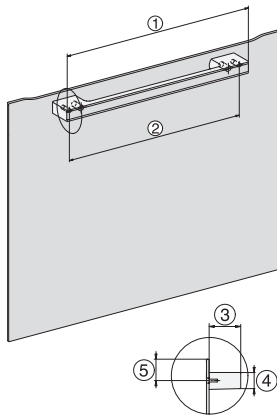

H 7244 B

Compacte oven

in perfect te combineren design met display met tekst en PerfectClean.

side view H7000 M, installation drawings

side view H7000 M, installation drawings, GB, AU

built-in H7000 M, installation drawing

built-in H7000 M build-under, installation drawing

H2840B, H7244B, H7440B, installation drawings

Installation H7000 M, installation drawing

H7000 handle, glass, installation drawings

side view H7000 M build-under, installation drawings