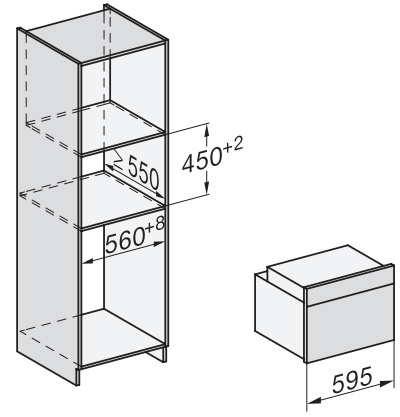

H 7244 B

Compacte oven

in perfect te combineren design met display met tekst en PerfectClean.

side view H7000 M, installation drawings

side view H7000 M, installation drawings, GB, AU

built-in H7000 M, installation drawing

built-in H7000 M build-under, installation drawing

H2840B, H7244B, H7440B, installation drawings

Installation H7000 M, installation drawing

H7000 handle, glass, installation drawings

side view H7000 M build-under, installation drawings