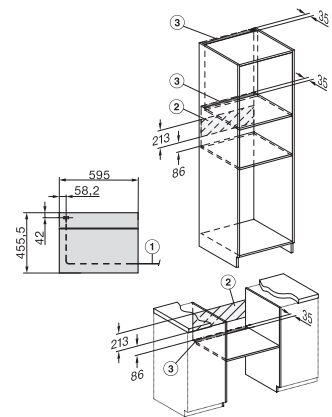

450

Nishoogte max. in mm

452

Nisdiepte in mm

550

Afmetingen (b x h x d) in mm

595 x 456 x 568

Toestelbreedte in mm

H 7244 B  
 Compact oven  
 in perfect te combineren design met display met tekst en PerfectClean.

side view H7000 M, installation drawings

side view H7000 M, installation drawings, GB, AU

built-in H7000 M, installation drawing

built-in H7000 M build-under, installation drawing

H2840B, H7244B, H7440B, installation drawings

Installation H7000 M, installation drawing

H7000 handle, glass, installation drawings

side view H7000 M build-under, installation drawings