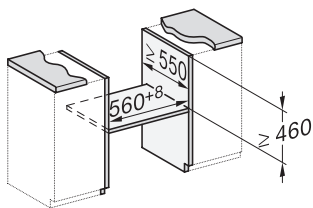

595

Toestelhoogte in mm

456

Toesteldiepte in mm

568

Gewicht in kg

35,0

Totale aansluitwaarde in kW

H 7244 B  
 Compact oven  
 in perfect te combineren design met display met tekst en PerfectClean.

side view H7000 M, installation drawings

side view H7000 M, installation drawings, GB, AU

built-in H7000 M, installation drawing

built-in H7000 M build-under, installation drawing

H2840B, H7244B, H7440B, installation drawings

Installation H7000 M, installation drawing

H7000 handle, glass, installation drawings

side view H7000 M build-under, installation drawings