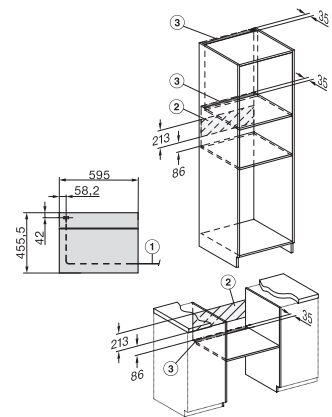

Nishoogte min. in mm

450

Nishoogte max. in mm

452

Nisdiepte in mm

550

Afmetingen (b x h x d) in mm

595 x 456 x 568

Toestelbreedte in mm

595

Toestelhoogte in mm

456

Toesteldiepte in mm

568

Gewicht in kg

35,0

H 7244 B
 Compact oven
 in perfect te combineren design met display met tekst en PerfectClean.

side view H7000 M, installation drawings

side view H7000 M, installation drawings, GB, AU

built-in H7000 M, installation drawing

built-in H7000 M build-under, installation drawing

H2840B, H7244B, H7440B, installation drawings

Installation H7000 M, installation drawing

H7000 handle, glass, installation drawings

side view H7000 M build-under, installation drawings