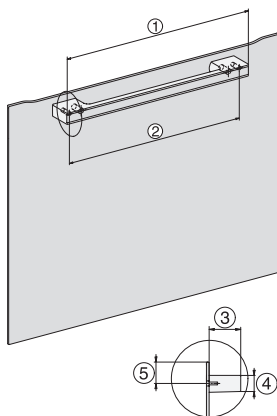

H 7244 B
 Compact oven
 in perfect te combineren design met display met tekst en PerfectClean.

side view H7000 M, installation drawings

side view H7000 M, installation drawings, GB, AU

built-in H7000 M, installation drawing

built-in H7000 M build-under, installation drawing

H2840B, H7244B, H7440B, installation drawings

Installation H7000 M, installation drawing

H7000 handle, glass, installation drawings

side view H7000 M build-under, installation drawings