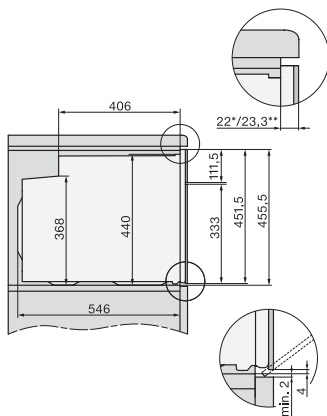

Nishoogte min. in mm

450

Nishoogte max. in mm

452

Nisdiepte in mm

550

Afmetingen (b x h x d) in mm

595 x 456 x 568

Toestelbreedte in mm

595

Toestelhoogte in mm

456

Toesteldiepte in mm

568

Gewicht in kg

35,0

H 7244 B
 Compact oven
 in perfect te combineren design met display met tekst en PerfectClean.

side view H7000 M, installation drawings

side view H7000 M, installation drawings, GB, AU

built-in H7000 M, installation drawing

built-in H7000 M build-under, installation drawing

H2840B, H7244B, H7440B, installation drawings

Installation H7000 M, installation drawing

H7000 handle, glass, installation drawings

side view H7000 M build-under, installation drawings