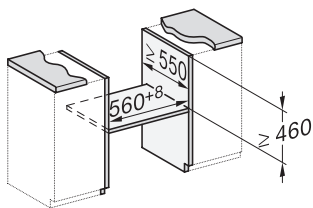

Nishoogte min. in mm

450

Nishoogte max. in mm

452

Nisdiepte in mm

550

Afmetingen (b x h x d) in mm

595 x 456 x 568

Toestelbreedte in mm

595

Toestelhoogte in mm

456

Toesteldiepte in mm

568

Gewicht in kg

35,0

H 7244 B
 Compact oven
 in perfect te combineren design met display met tekst en PerfectClean.

side view H7000 M, installation drawings

side view H7000 M, installation drawings, GB, AU

built-in H7000 M, installation drawing

built-in H7000 M build-under, installation drawing

H2840B, H7244B, H7440B, installation drawings

Installation H7000 M, installation drawing

H7000 handle, glass, installation drawings

side view H7000 M build-under, installation drawings