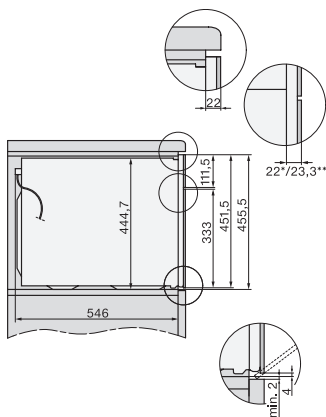

Toestelhoogte in mm 456

Toesteldiepte in mm 568

Gewicht in kg 36,0

Totale aansluitwaarde in kW 2,70

Spanning in V 220-240

Frequentie in Hz 50

Zekering in A 16

Aantal fasen 1

H 7240 BM

Compacte oven met geïntegreerde microgolfoven

in perfect te combineren design met automatische en combinatieprogramma's.

H7x40BM/BMX, installation drawings

H7x40BM/BMX, installation drawings

H7x4xBM, installation drawings

H7x40BM/BMX, installation drawings

DG7x40, DGC7x4x, DGC7x6x, DG7635, DGM7x4x, DO7, H2860B/BP, H7240BM, H7x40BM, H7x4xB/BP, H7x6xB/BP, installation drawings

H226x-1B/BP/E/EP/I/IP, H2760B/BP, H28x0B/BP, H7x40BM/BMX, H7x6xB/BP/BPX, installation drawings

H7x40BM/BMX, installation drawings

H2xxx-1 B/BP/E/I/IP, H7xxx B/BP/BM/BMX, installation drawings

H2xxx-1 B/BP/E/I/IP, H7xxx B/BP/BM/BMX, installation drawings