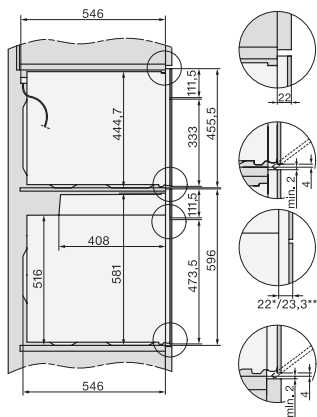

Toestelhoogte in mm 456

Toesteldiepte in mm 568

Gewicht in kg 36,0

Totale aansluitwaarde in kW 2,70

Spanning in V 220-240

Frequentie in Hz 50

Zekering in A 16

Aantal fasen 1

H7x40BM/BMX, installation drawings

DG7x40, DGC7x4x, DGC7x6x, DG7635, DGM7x4x, DO7, H2860B/BP, H7240BM, H7x40BM, H7x4xB/BP, H7x6xB/BP, installation drawings

H226x-1B/BP/E/EP/I/IP, H2760B/BP, H28x0B/BP, H7x40BM/BMX, H7x6xB/BP/BPX, installation drawings

H7x40BM/BMX, installation drawings

H2xxx-1 B/BP/E/I/IP, H7xxx B/BP/BM/BMX, installation drawings

H2xxx-1 B/BP/E/I/IP, H7xxx B/BP/BM/BMX, installation drawings