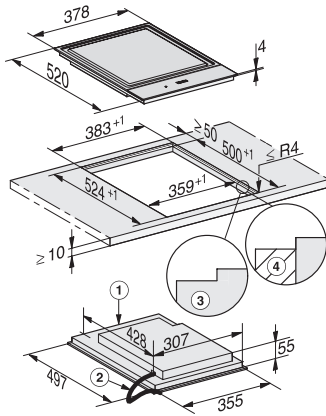

CS 7632 FL
SmartLine-element
met Teppan Yaki

CS7632FL, flush (installation drawing)