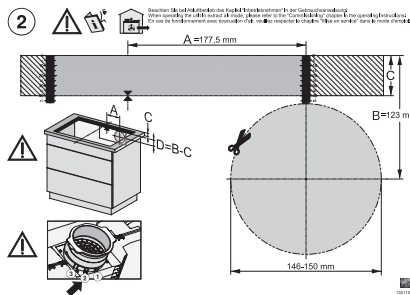

KMDA7272-1FL/FR, KMDA7473-1FL/FR – surface installation, 21 cm, drilling template

KMDA7272-1FL, KMDA7473-1FL – flush installation, drilling template, Installation depth 21 cm

KMDA7272-1FL, KMDA7473-1FL – flush installation, drilling template, Installation depth 20 cm