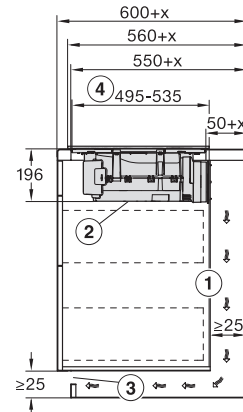

KMDA7272-1FL, KMDA7473-1FL, KMDA7272FL, KMDA7473FL – Side view flush, Plug&Play

KMDA7272-1FL, KMDA7473-1FL, KMDA7272FL, KMDA7473FL – Side view lying on top, Plug&Play

KMDA7272-1FL, KMDA7473-1FL, KMDA7272FL, KMDA7473FL – Side view flush+X, Plug&Play