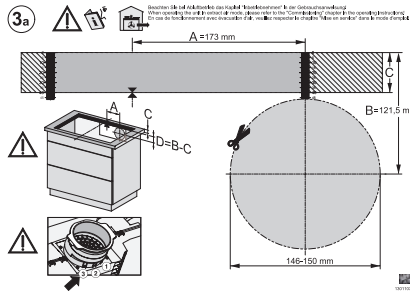

KMDA 7272-1 FL Silence

Indukčná varná doska s integrovaným odsávačom pár

800 mm | Odsávanie a recirkulácia | SilenceMotor | Individuálne varné zóny |