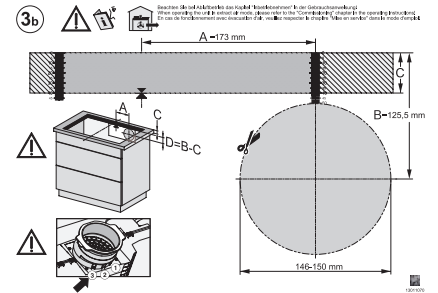

KMDA 7272-1 FL Silence

Indukčná varná doska s integrovaným odsávačom pár

800 mm | Odsávanie a recirkulácia | SilenceMotor | Individuálne varné zóny |