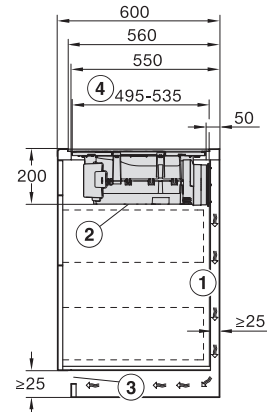

KMDA7272-1FL, KMDA7473-1FL, KMDA7272FL, KMDA7473FL – Side view flush, Plug&Play

KMDA7272-1FL, KMDA7473-1FL, KMDA7272FL, KMDA7473FL – Side view lying on top, Plug&Play

KMDA7272-1FL, KMDA7473-1FL, KMDA7272FL, KMDA7473FL – Side view flush+X, Plug&Play