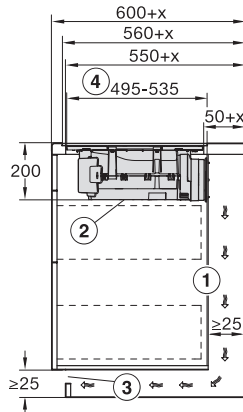

KMDA7272-1FL, KMDA7473-1FL, KMDA7272FL, KMDA7473FL – Side view flush, Plug&Play

KMDA7272-1FL, KMDA7473-1FL, KMDA7272FL, KMDA7473FL – Side view lying on top, Plug&Play

KMDA7272-1FL, KMDA7473-1FL, KMDA7272FL, KMDA7473FL – Side view flush+X, Plug&Play