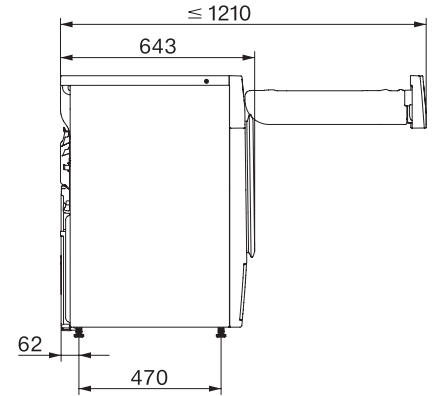

TWH780WP EcoSpeed&9kg
Sušička s tepelným čerpadlom T1:
9 kg | DirectSensor | SilenceDrum | DryCare 40 | EcoSpeed

T1 installation drawing, facia 5 degree, measures in mm

T1 drawing, facia 5 degree, measures in mm

T1 drawing, facia 5 degree, with porthole, measures in mm

T1 drawing, facia 5 degree, measures in mm