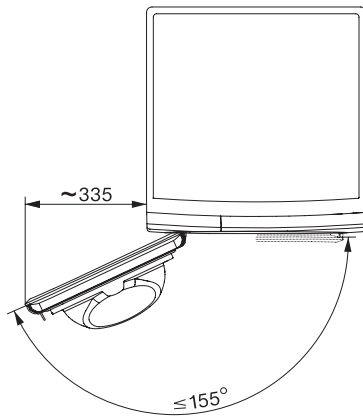

TWH780WP EcoSpeed&9kg
Sušička s tepelným čerpadlom T1:
9 kg | DirectSensor | SilenceDrum | DryCare 40 | EcoSpeed

T1 installation drawing, facia 5 degree, measures in mm

T1 drawing, facia 5 degree, measures in mm

T1 drawing, facia 5 degree, with porthole, measures in mm

T1 drawing, facia 5 degree, measures in mm