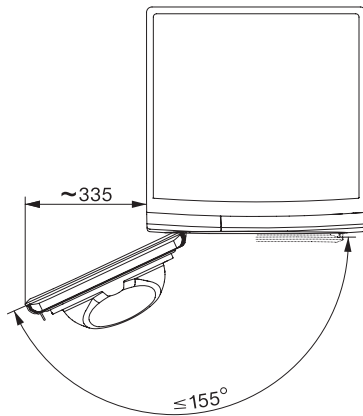

TWD640WP EcoSpeed&9kg
Sušička s tepelným čerpadlom T1:
9 kg | DirectSensor | DryCare 40 | EcoSpeed | HygieneDry

T1 installation drawing, facia 5 degree, measures in mm

T1 drawing, facia 5 degree, measures in mm

T1 drawing, facia 5 degree, with porthole, measures in mm

T1 drawing, facia 5 degree, measures in mm