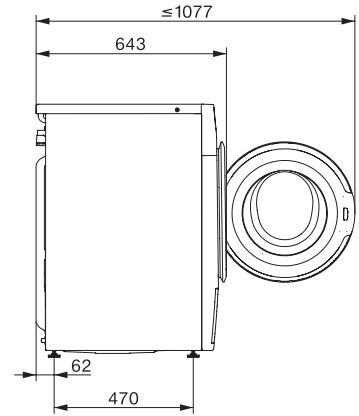

WWK360 WCS PWash&10kg

Práčka s predným plnením W1:

A I 10 kg I 1400 ot/min I QuickPowerWash I Predžehlenie I Voštinový bubon

W1 drawing, facia 5 degree, measures in mm

W1 drawing, facia 5 degree, measures in mm

W1 drawing, facia 5 degree, measures in mm

W1 drawing, facia 5 degree, measures in mm