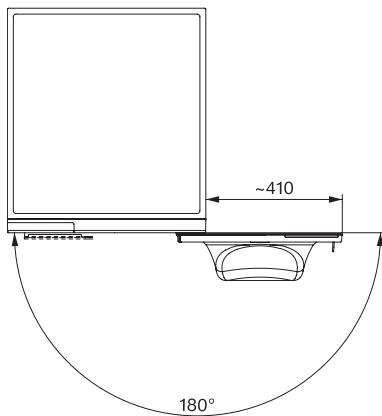

WQ 1200 WPS Nova Edition
Práčka s predným plnením W2
A -20 %* | 9 kg | 1400 ot/min | InfinityCare | M Touch Pro | SmartMatic

W2 drawing, facia 17 degree, Bigfoot, Ref2, measures in mm

W2 drawing, facia 17 degree, Bigfoot, Ref2, measures in mm

W2 drawing, facia 17 degree, Bigfoot, Ref2, measures in mm

W2 drawing, facia 17 degree, Bigfoot, Ref2, measures in mm