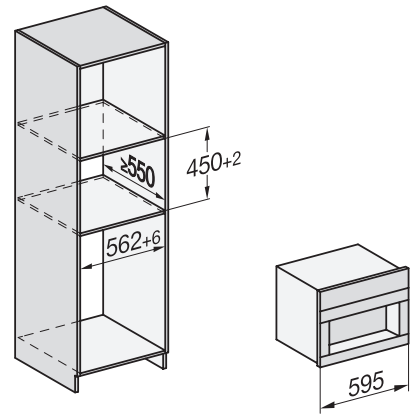

CVA7000, Built-in larder unit for appliances with fresh water connection (built in)

CVA7000, installation (installation drawings)