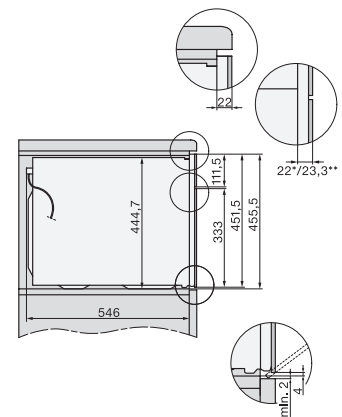

H 7440 BMX

Rúra na pečenie s mikrovlnkou, bez rukoväti

v perfektne kombinovateľnom dizajne s autom. programami a kombi. prevádzkou.

side view H7000 BM, installation drawings

built-in H7000 BM, installation drawing

built-in H7000 BM build-under, installation drawings

installation H7000 BM, installation drawing

Installation H7000 BM XL, installation drawings

side view H7000 BM build-under, installation drawings

side view Kombi BM XL, installation drawings