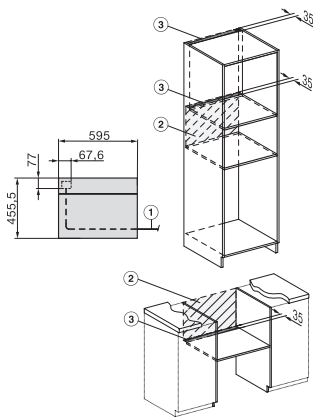

H 7440 BMX

Rúra na pečenie s mikrovlnkou, bez rukoväti

v perfektne kombinovateľnom dizajne s autom. programami a kombi. prevádzkou.

side view H7000 BM, installation drawings

built-in H7000 BM, installation drawing

built-in H7000 BM build-under, installation drawings

installation H7000 BM, installation drawing

Installation H7000 BM XL, installation drawings

side view H7000 BM build-under, installation drawings

side view Kombi BM XL, installation drawings