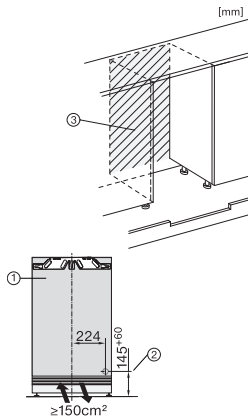

KU7016D, KU7015D, KU7035D, KU7135C, FNUS7140C, Built-under, installation drawing (*footnote) (installation drawings)