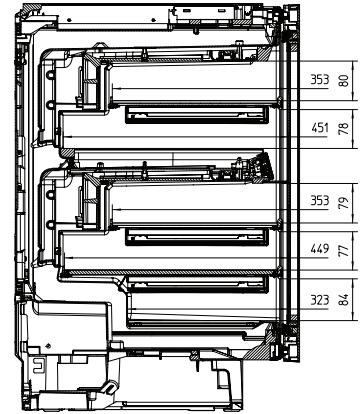

KWT 6322 UG-1
 Podstavná vinotéka
 s FlexiFrame a Push2open pre väčšiu flexibilitu a hodnotný dizajn.

KWT6312UGS, KWT6322UG, KWT6322UG-1,
 KWT6322UG edt/cs (installation drawings)

KWT6312UGS, KWT6322UG, KWT6322UG-1,
 KWT6322UG edt/cs (installation drawings)

KWT6312UGS, KWT6322UG, KWT6322UG-1, KSK6300,
 Side by Side (installation drawing)

KWT6322UG, KWT6322UG-1, KWT6322UG edt/cs,
 Interior dimensions (Installation drawings)