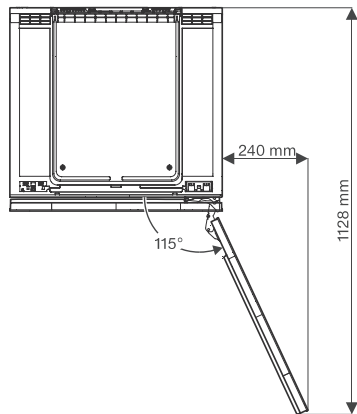

KWT 6322 UG-1
 Podstavná vinotéka
 s FlexiFrame a Push2open pre väčšiu flexibilitu a hodnotný dizajn.

KWT6312UGS, KWT6322UG, KWT6322UG-1,
 KWT6322UG edt/cs (installation drawings)

KWT6312UGS, KWT6322UG, KWT6322UG-1,
 KWT6322UG edt/cs (installation drawings)