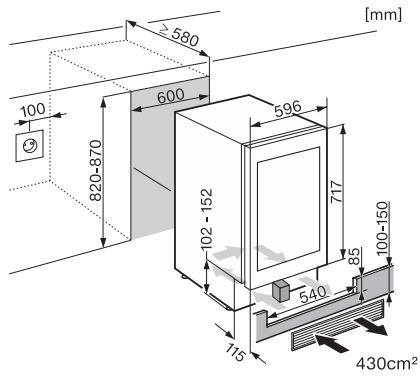

KWT 6322 UG-1
 Podstavná vinotéka
 s FlexiFrame a Push2open pre väčšiu flexibilitu a hodnotný dizajn.

KWT6312UGS, KWT6322UG, KWT6322UG-1,
 KWT6322UG edt/cs (installation drawings)

KWT6312UGS, KWT6322UG, KWT6322UG-1,
 KWT6322UG edt/cs (installation drawings)