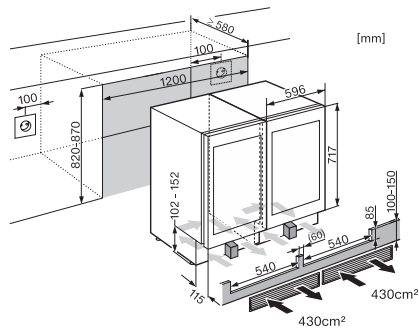

KWT 6322 UG-1
 Podstavná vinotéka
 s FlexiFrame a Push2open pre väčšiu flexibilitu a hodnotný dizajn.

KWT6312UGS, KWT6322UG, KWT6322UG-1,
 KWT6322UG edt/cs (installation drawings)

KWT6312UGS, KWT6322UG, KWT6322UG-1,
 KWT6322UG edt/cs (installation drawings)