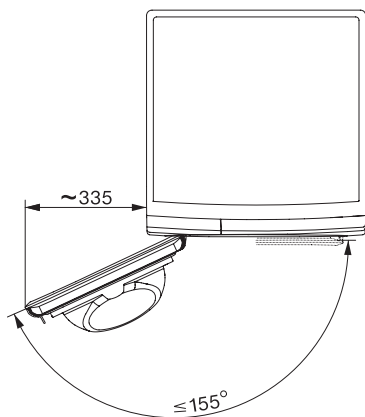

TWL680WP 125 Gala Edition Sušička s tepelným čerpadlom T1:

T1 installation drawing, facia 5 degree, measures in mm

T1 drawing, facia 5 degree, measures in mm

T1 drawing, facia 5 degree, without porthole, measures in mm

T1 drawing, facia 5 degree, measures in mm