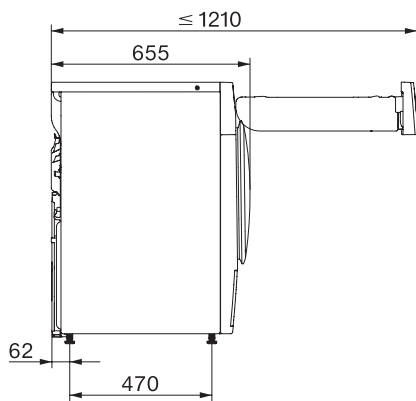

TWC660WP 125 Edition  
Sušička s tepelným čerpadlom T1:  
A+++ | 8 kg | DryCare 40 | EcoSpeed | Miele@home

T1 installation drawing, facia 5 degree, measures in mm

T1 drawing, facia 5 degree, measures in mm

T1 drawing, facia 5 degree, with porthole, measures in mm

T1 drawing, facia 5 degree, without porthole, measures in mm