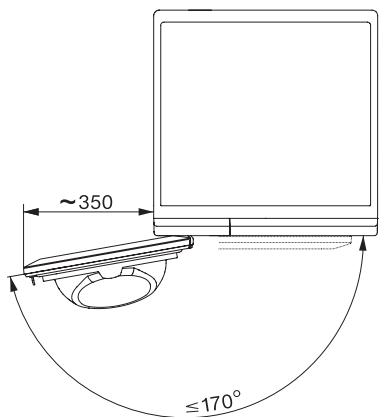

TEL695WP 125 Gala Edition
Sušička s tepelným čerpadlom T1:

T1 installation drawing, slanted facia or straight facia, measures in mm

T1 drawing, slanted facia or straight facia, measures in mm

T1 drawing, slanted facia or straight facia, with porthole, measures in mm

T1 drawing, slanted facia or straight facia, measures in mm