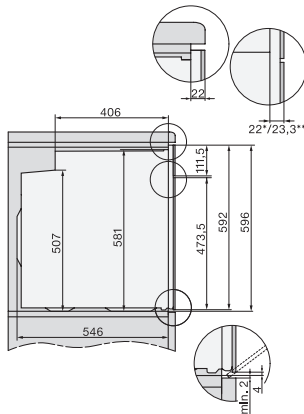

H 2766-1 B 125 Edition

Rúra na pečenie

v elegantnom čiernom dizajne s fun. AirFry, sieťovým pripojením a PerfectClean.

installation H7000 XL, installation drawing

side view H7000 XL, installation drawings

built-in H7000 XL, installation drawing

H226x-1B/BP/E/EP/I/IP, H2x6xB/BP, H7x6xB/BP/BPX, installation drawings

side view H7000 XL build-under, installation drawing

H7x65BP, H7145BM, H7165B, H7365B, H2756B, H2765B/BP, DGC7151, DGC7351 installation drawings