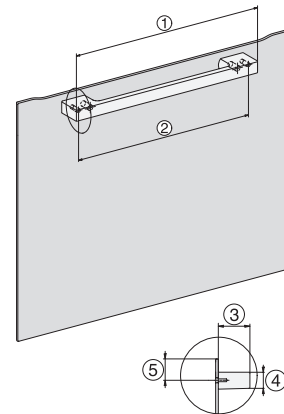

H 2766-1 B 125 Edition

Rúra na pečenie

v elegantnom čiernom dizajne s fun. AirFry, sieťovým pripojením a PerfectClean.

installation H7000 XL, installation drawing

side view H7000 XL, installation drawings

built-in H7000 XL, installation drawing

H226x-1B/BP/E/EP/I/IP, H2x6xB/BP, H7x6xB/BP/BPX, installation drawings

side view H7000 XL build-under, installation drawing

H7x65BP, H7145BM, H7165B, H7365B, H2756B, H2765B/BP, DGC7151, DGC7351 installation drawings