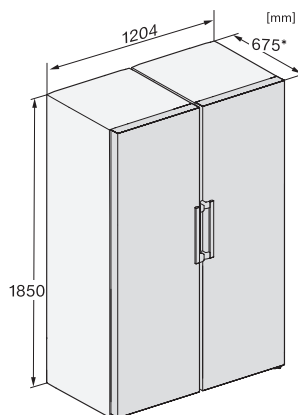

KS4783DD, KS4383ED, FNS4782E, FNS4782D, installation sketch, Side-by-Side (*footnote) (installation drawings)