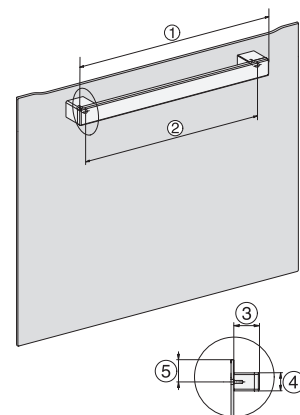

## H 2467 BP ACTIVE

Rúra na pečenie

v modernom dizajne so zosietením, pyrolýzou a plnovýsuvom FlexiClip.

installation H7000 XL, installation drawing

side view H7000 XL, installation drawings

built-in H7000 XL, installation drawing

H226x-1B/BP/E/EP/I/IP, H2x6xB/BP, H7x6xB/BP/BPX, installation drawings

side view H7000 XL build-under, installation drawing

H2465B, H2465BP, H2466B, H2466BP, H2467B, H2467BP, H2468B, H2468BP, H2469B, H2469BP installation drawings