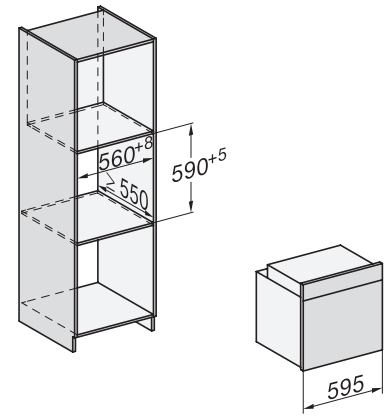

H 2467 B ACTIVE

Rúra na pečenie

v modernom dizajne so zosietením, PerfectClean a plovýsuvom FlexiClip.

installation H7000 XL, installation drawing

side view H7000 XL, installation drawings

built-in H7000 XL, installation drawing

H226x-1B/BP/E/EP/I/IP, H2x6xB/BP, H7x6xB/BP/BPX, installation drawings

side view H7000 XL build-under, installation drawing

H2465B, H2465BP, H2466B, H2466BP, H2467B, H2467BP, H2468B, H2468BP, H2469B, H2469BP installation drawings