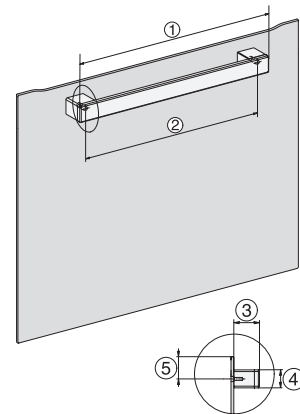

H 2465 BP ACTIVE

Rúra na pečenie

v modernom dizajne so zosietením a pyrolýzou za atraktívnu cenu.

installation H7000 XL, installation drawing

side view H7000 XL, installation drawings

built-in H7000 XL, installation drawing

H226x-1B/BP/E/EP/I/IP, H2x6xB/BP, H7x6xB/BP/BPX, installation drawings

side view H7000 XL build-under, installation drawing

H2465B, H2465BP, H2466B, H2466BP, H2467B, H2467BP, H2468B, H2468BP, installation drawings